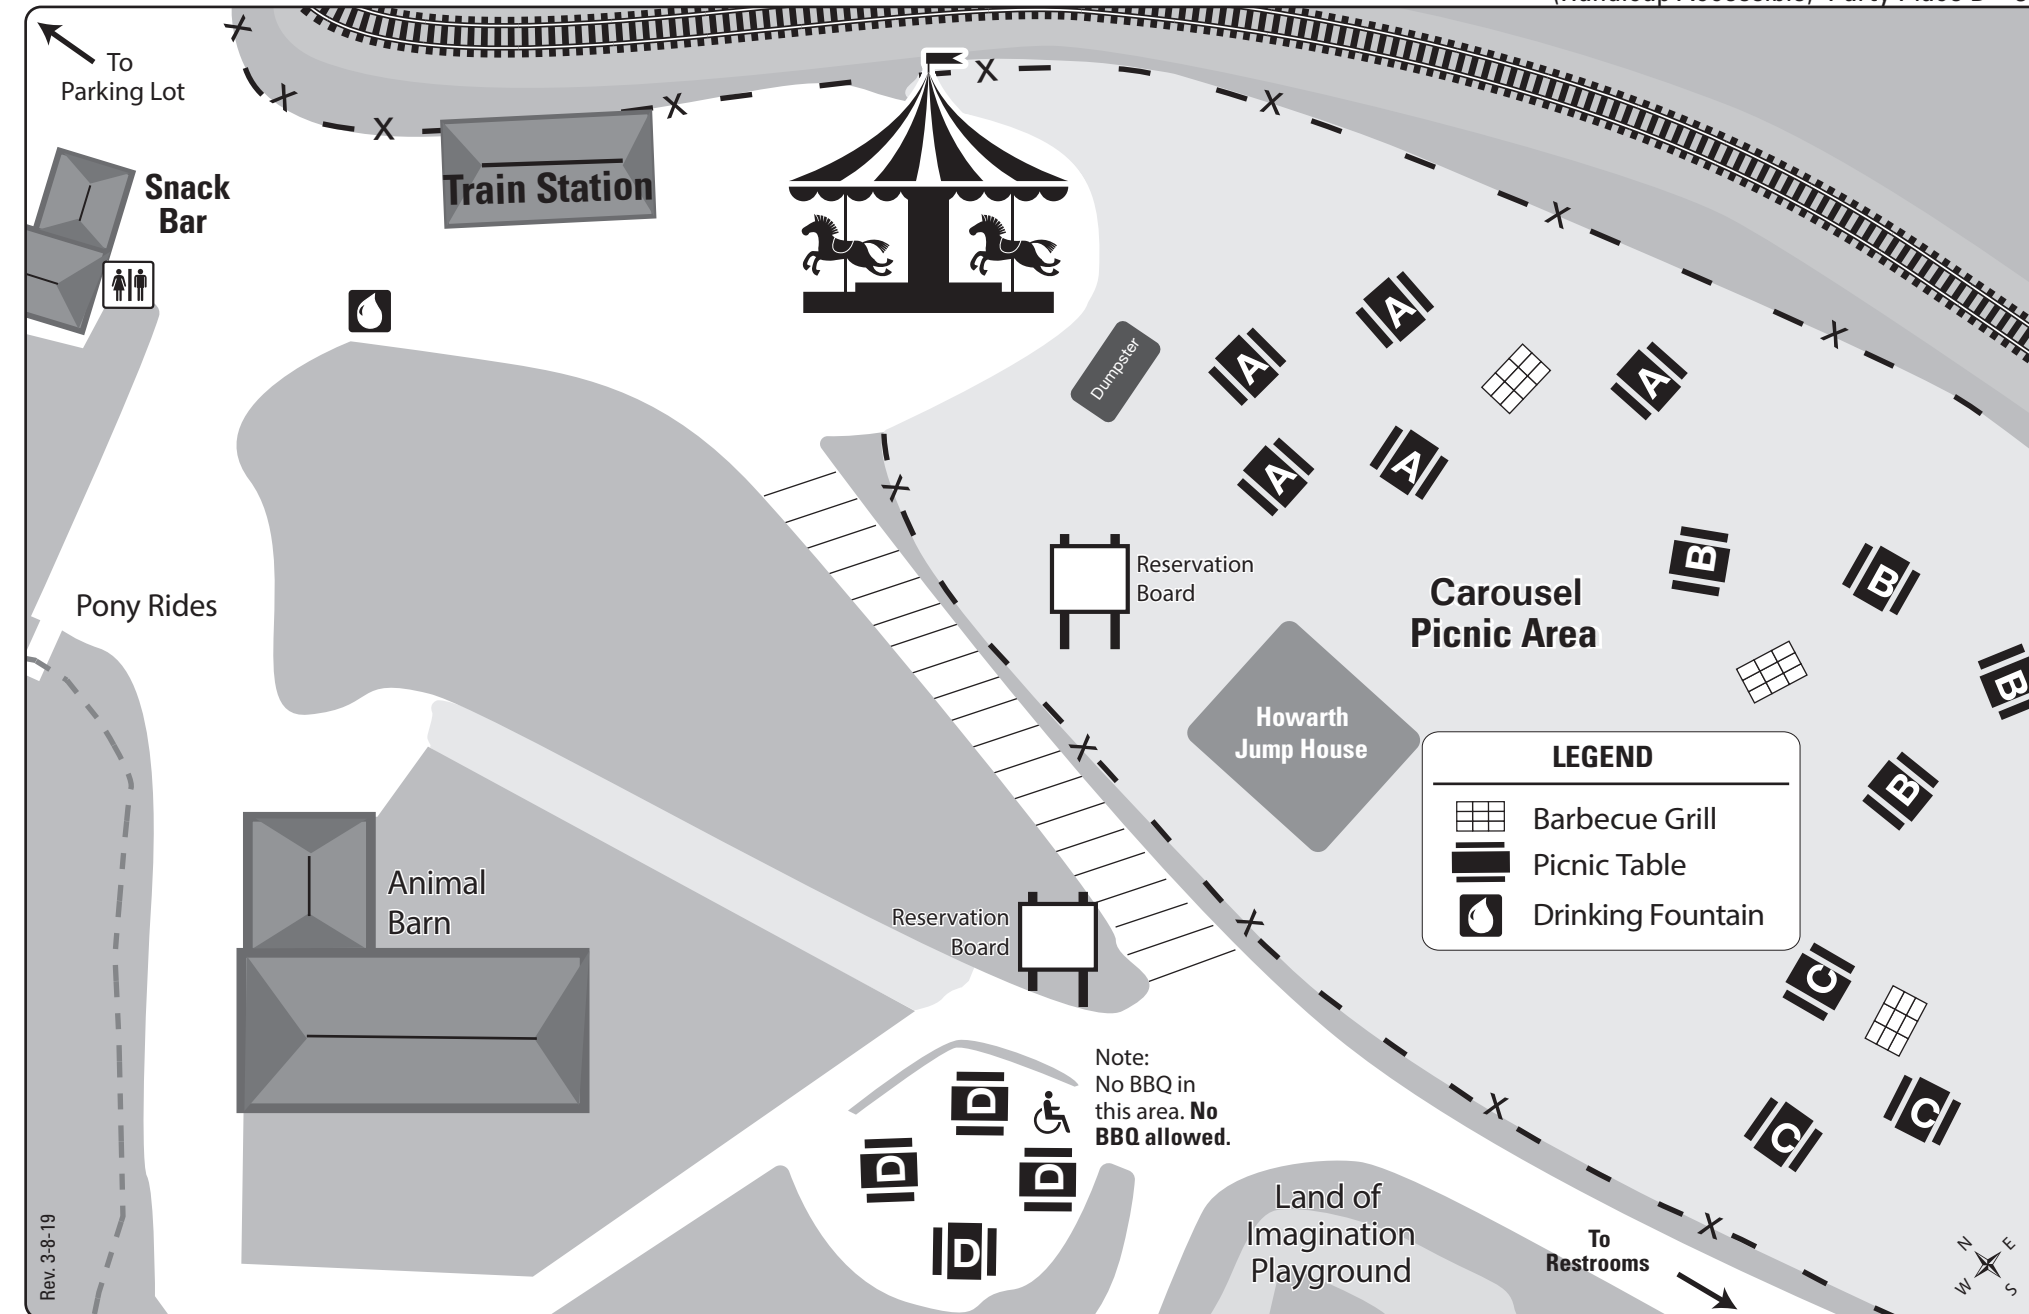

# Howarth Park

630 Summerfield Road • Santa Rosa • California

## Reservable Picnic/Party Areas

**Carousel Area Capacity:**

50

**Maximum Seating:**

Party Place A = 40

Party Place B = 32

Party Place C = 24

(Handicap Accessible) Party Place D = 32

**Party packages include:**

10 wristbands for the train, carousel, jump house and Animal Barn; 10 one-lap pony ride tickets; and souvenirs.

Additional packages may be purchased at the Train Station on the day of your party.

### Directions to Howarth Park

- From Hwy 101**
- Take **Hwy 12 East** exit toward Sonoma
  - Cross through **Farmer's Lane** Intersection (You are now on **Hoen Ave**—proceed 1.5 miles)
  - Left on **Summerfield Road**—3/4 mile
  - Right into **Howarth Park** entrance
  - Follow road to upper parking lot