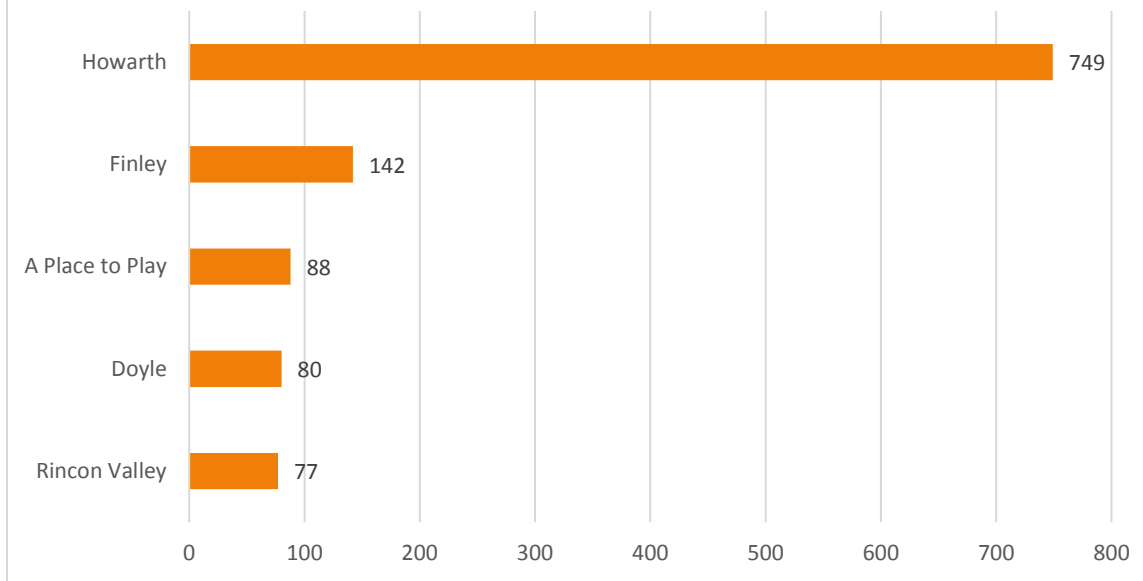

## **2017 SANTA ROSA PARKS SURVEY**

### **10 Key Take-Aways:**

1. The 2017 Park Survey had over 2,100 respondents.
2. 94% of respondents visited a City park within the last 12 months.
3. Hiking/walking trails, picnic areas/BBQ and playgrounds are the top three amenities used.
4. City parks benefit the health and wellness of our community; 87% of respondents rated the Parks "Good" or "Great" in this category.
5. 80% of respondents say City parks are "Good" or "Great" places to gather with friends and family.
6. Most respondents have never had to report a problem in a City park (65%). Of those who did report a problem, 93% said staff were responsive to their concerns.
7. Howarth Memorial Park is Santa Rosa's most popular park, 44% of respondents say it's the park they visit most often. Finley, A Place to Play, Doyle and Rincon Valley Parks are numbers 2, 3, 4 and 5.
8. Many Santa Rosa residents use their parks frequently; 81% of respondents visit from once a month to a few times a week.
9. Location is the number 1 reason people select a park to visit. Exercise and a good place to visit with others numbers 2 and 3.
10. 86% of respondents are satisfied or very satisfied with the cleanliness of parks.

## Survey Results Displayed in Graph Form

### Select the City Park you visit most often (top 5)