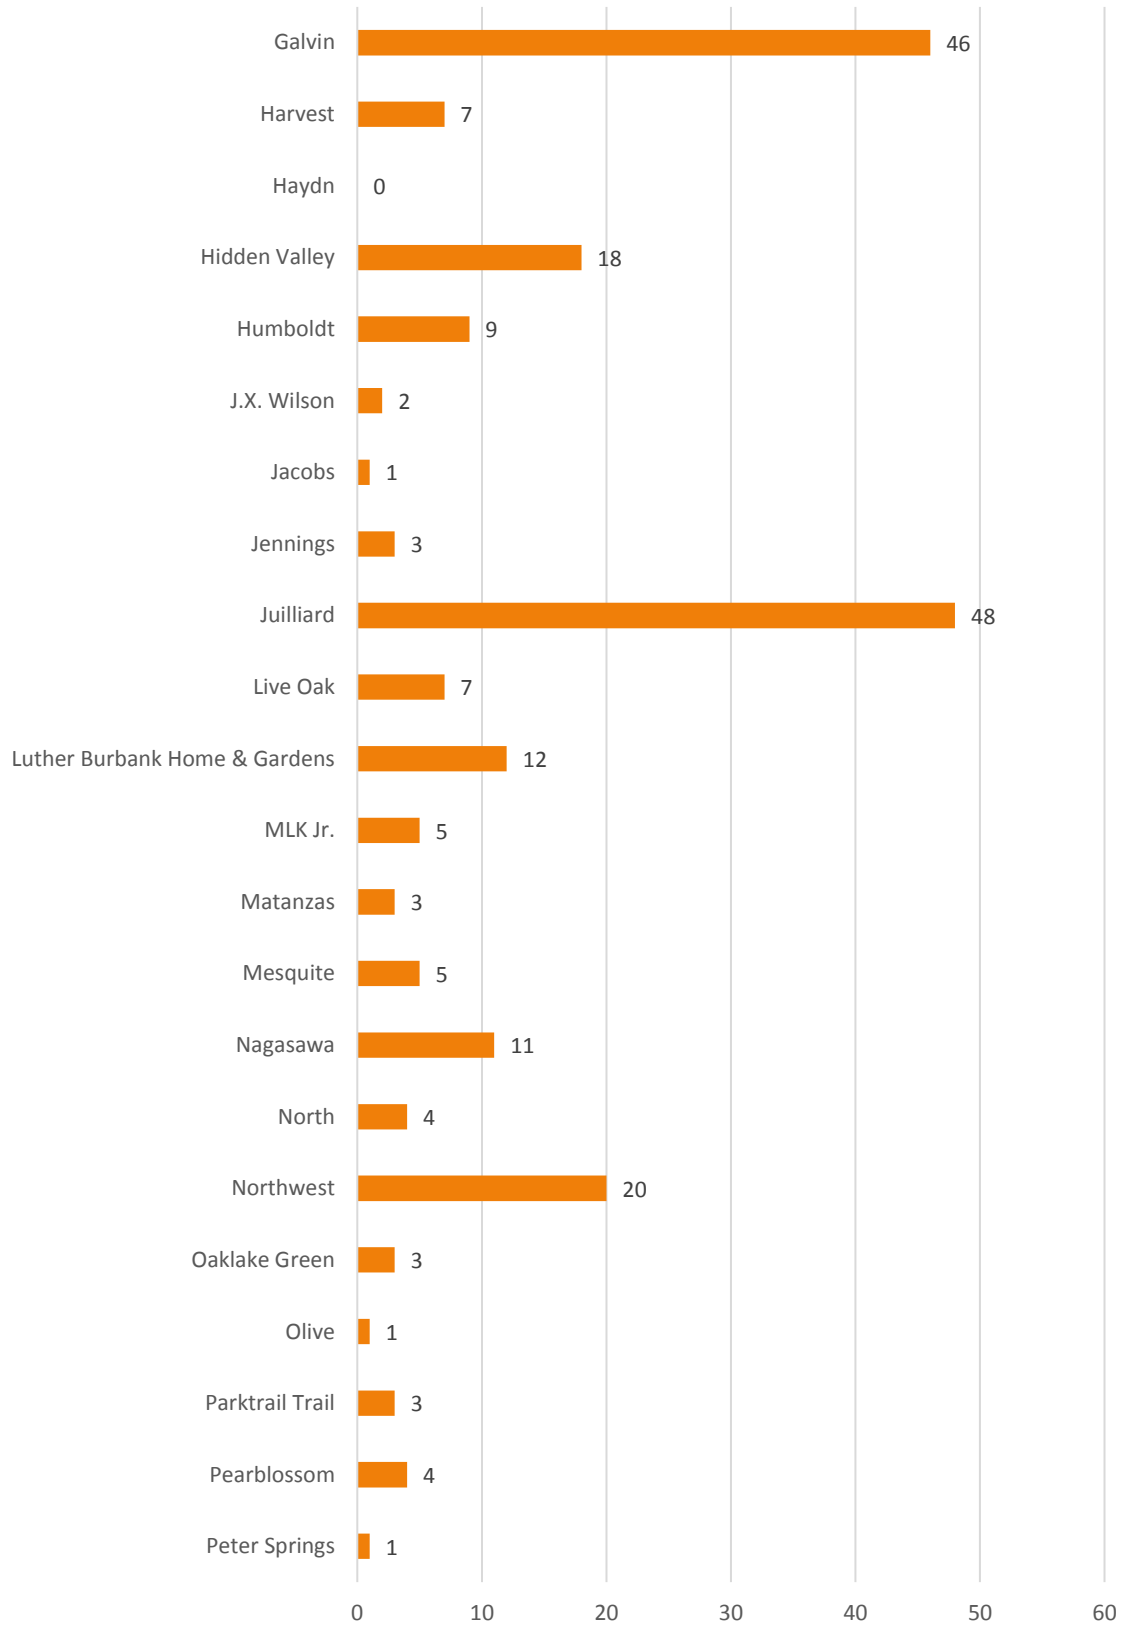

Select the City Park you visit most often (continued)