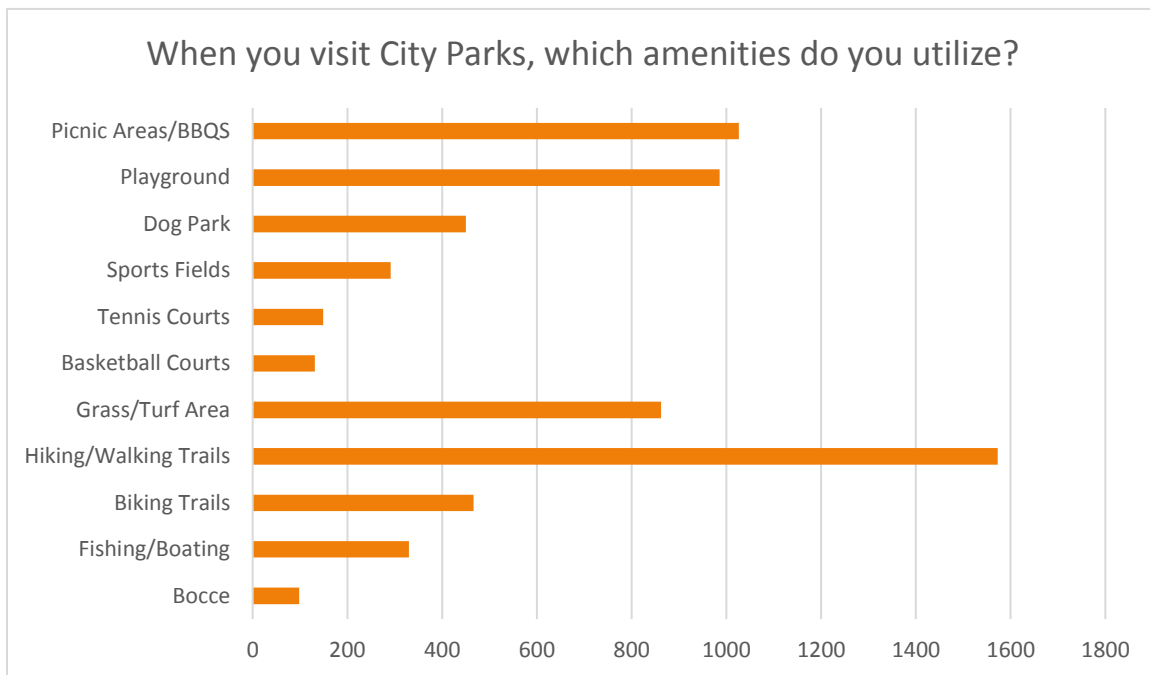

Survey Results Displayed in Graph Form