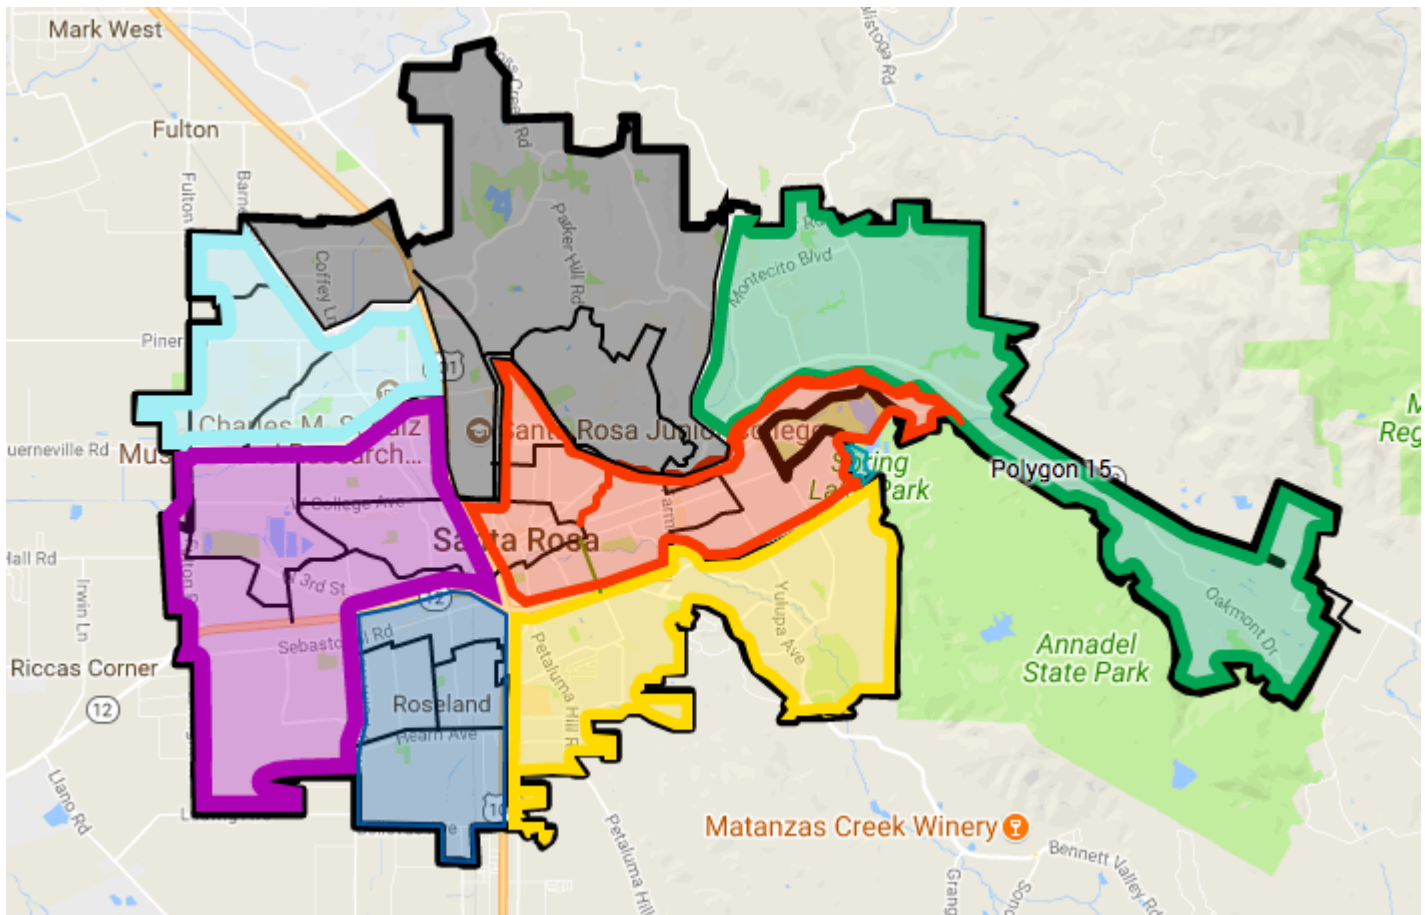

Santa Rosa District Elections

Gregory Fearon <gfearon@gmail.com>

Tue 10/10/2017 9:28 AM

To: _CityCouncilListPublic <citycouncil@srcity.org>;

Greetings!

Two of the election districts I am proposing in this map became even greater communities of interest yesterday. As did the entire City. And though the residents lives were disrupted, their hearts were joined, and they became closer to all of us. For this exercise, with exploding demographics, and determinants rendered less than useful, I believe you have to reach deep into your imagination and beliefs to create a design which would bring a renewed Santa Rosa together.

This is what I imagine. Try to create districts which recognize and support the unique and authentic neighborhoods in our City, knowing that all of them will work together to share our common interests in the city's core area. We all want our City to build a future for us that we can afford, that can respond to our needs, and that supports our participation.