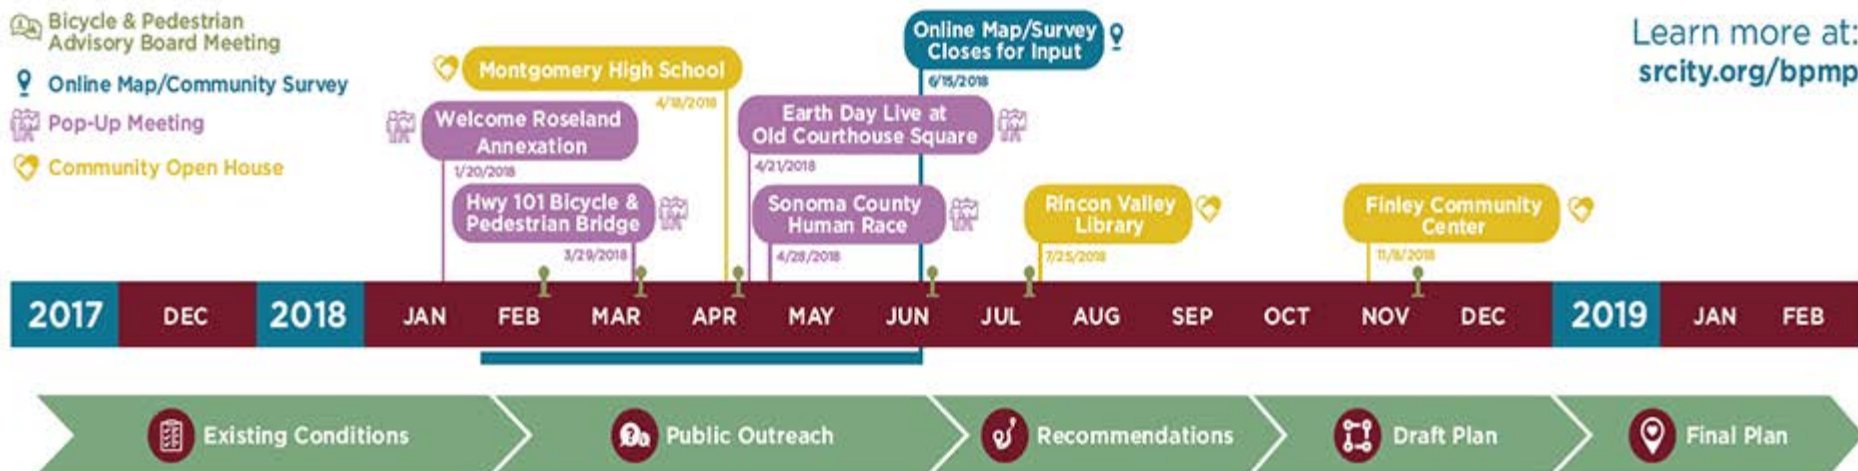

PLAN OVERVIEW

- Bicycle & Pedestrian Advisory Board Meeting
- Online Map/Community Survey
- Pop-Up Meeting
- Community Open House

Learn more at:
srcity.org/bpmp

Schedule is subject to change. For the most up to date information, visit: srcity.org/bpmp