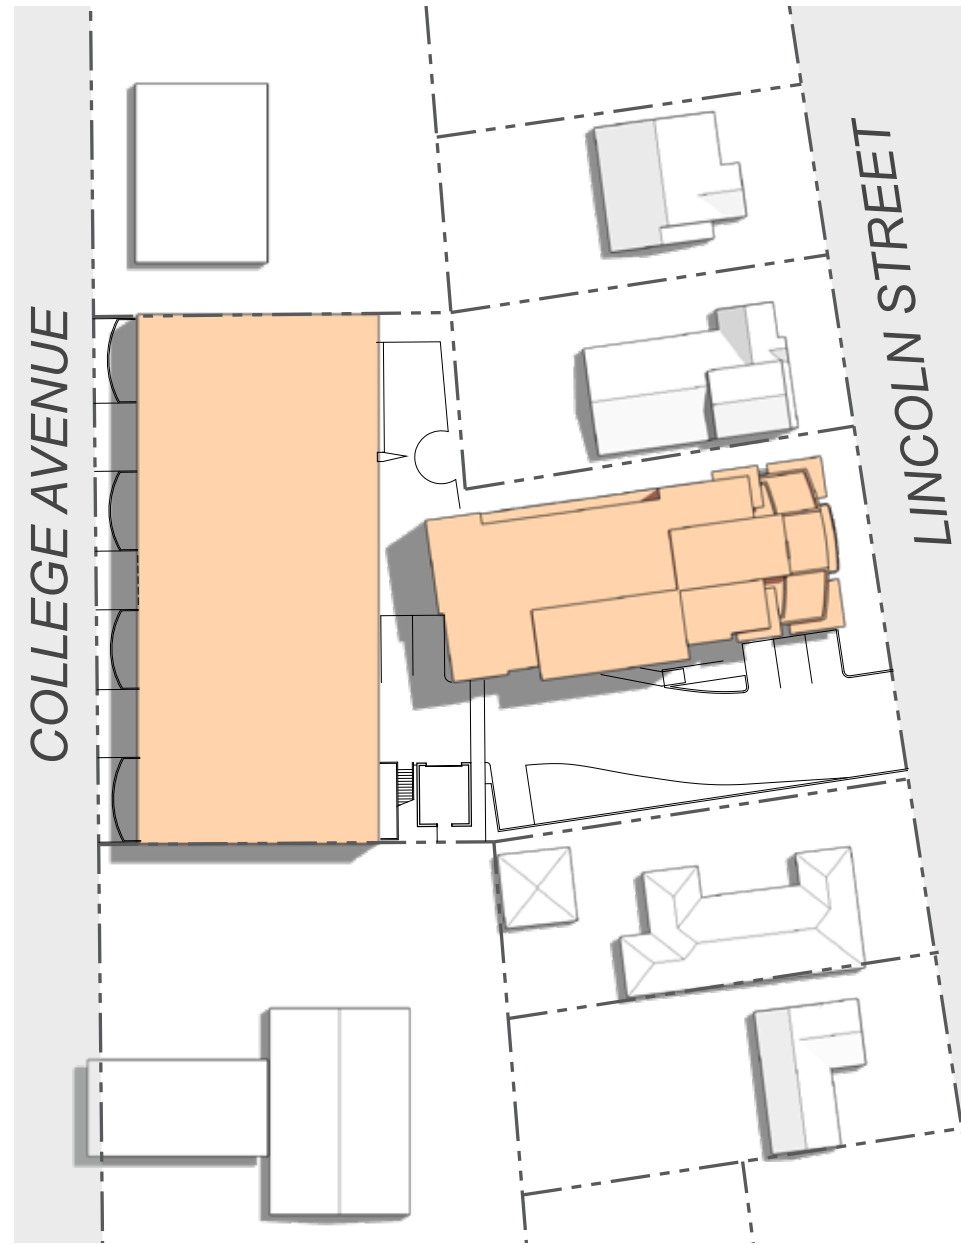

9:30 AM

12:30 PM

3:30 PM

320 COLLEGE AVENUE APARTMENTS
320 College Avenue, Santa Rosa, Ca

SHADE STUDY
DECEMBER

TFA
ARCHITECTS AIA

9:30 AM

12:30 PM

5:30 PM

320 COLLEGE AVENUE APARTMENTS
320 College Avenue, Santa Rosa, Ca

SHADE STUDY
MARCH / SEPTEMBER

TFA
ARCHITECTS AIA

8:30 AM

12:30 PM

7:30 PM

320 COLLEGE AVENUE APARTMENTS
320 College Avenue, Santa Rosa, Ca