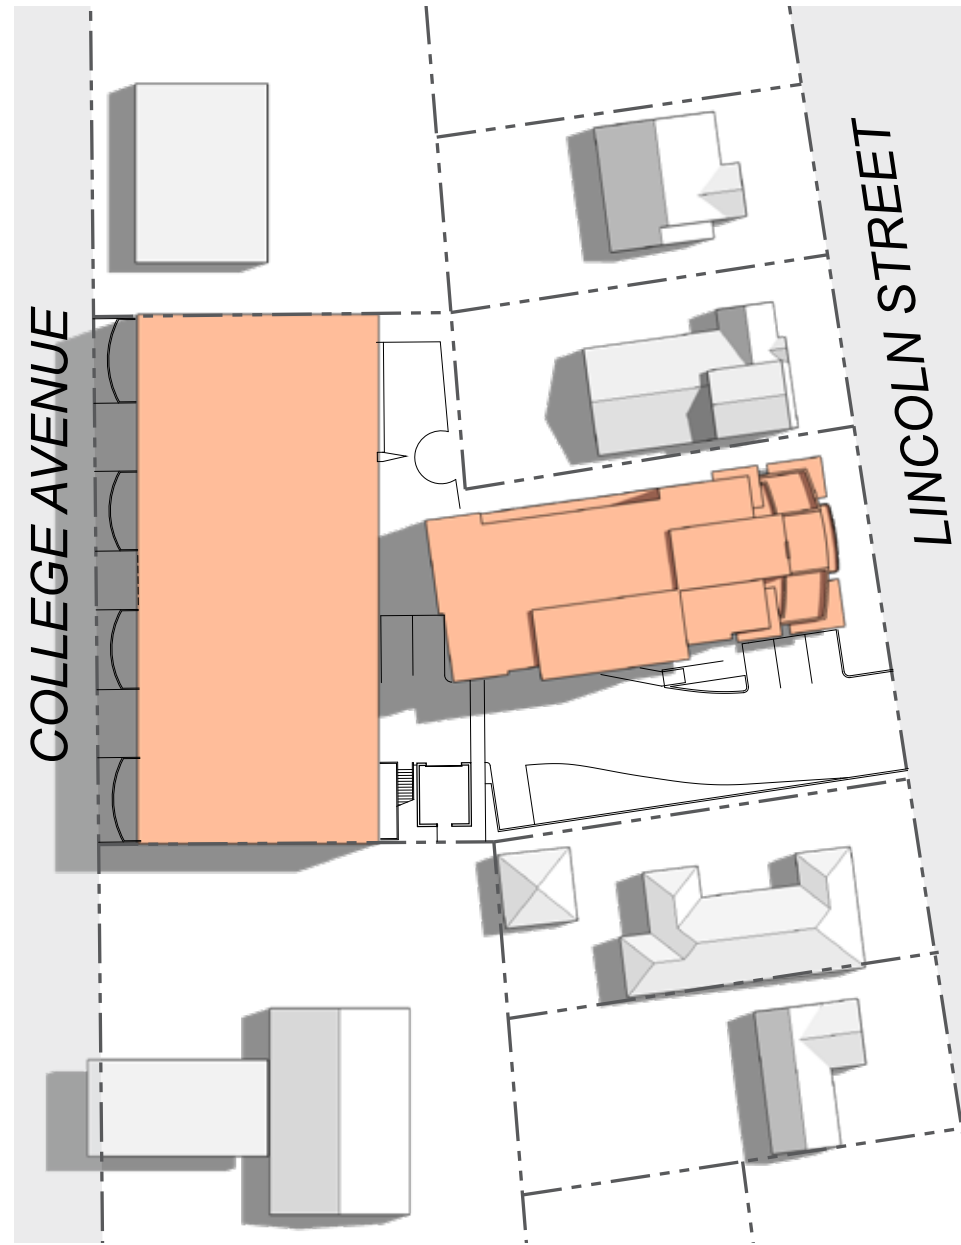

9:30 AM

12:30 PM

3:30 PM

320 COLLEGE AVENUE APARTMENTS
320 College Avenue, Santa Rosa, Ca

SHADE STUDY
DECEMBER

TFA
ARCHITECTS AIA

9:30 AM

12:30 PM

5:30 PM

320 COLLEGE AVENUE APARTMENTS
320 College Avenue, Santa Rosa, Ca

SHADE STUDY
MARCH / SEPTEMBER

TFA
ARCHITECTS AIA

8:30 AM

12:30 PM

7:30 PM

320 COLLEGE AVENUE APARTMENTS
320 College Avenue, Santa Rosa, Ca