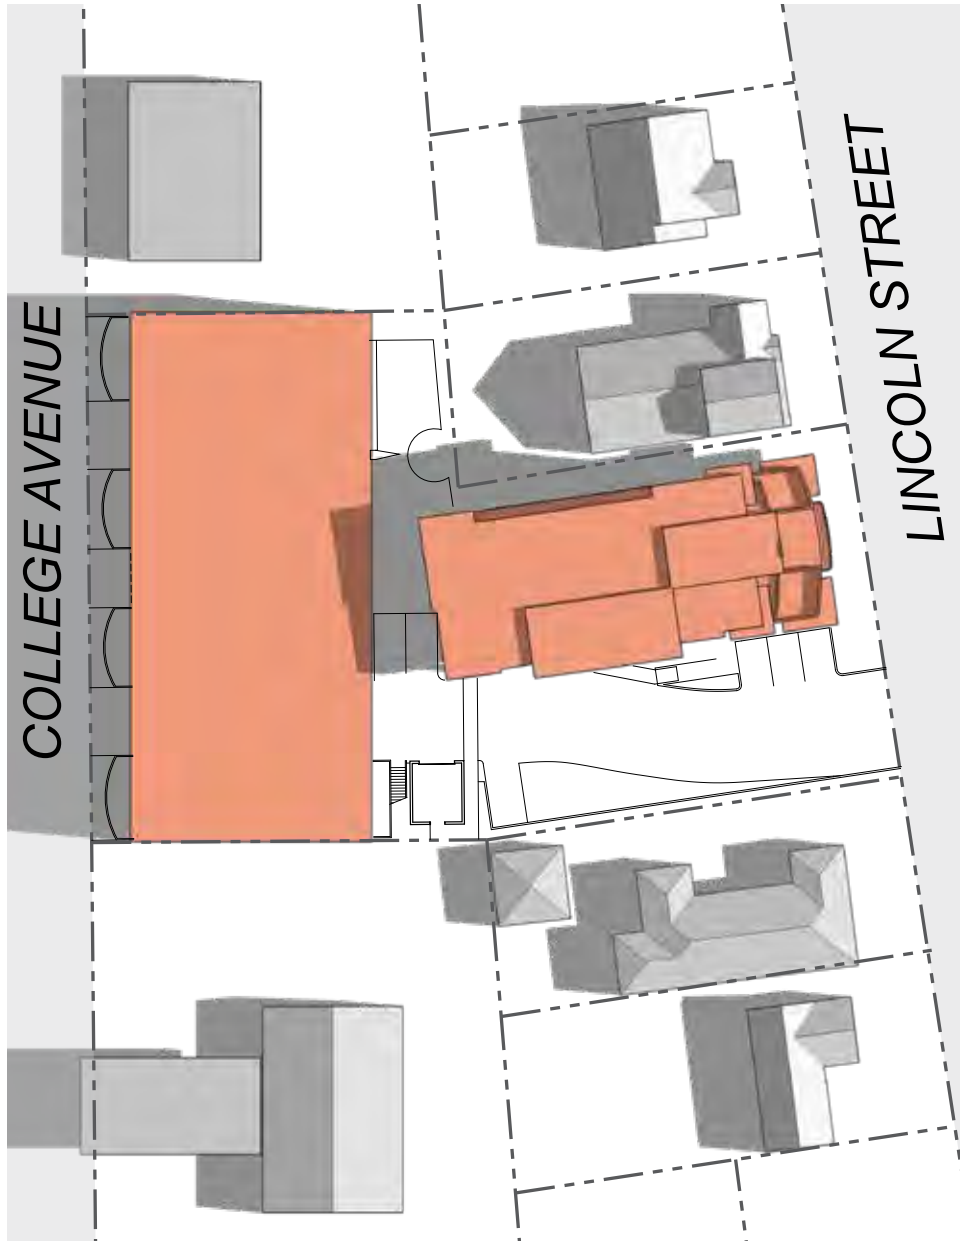

9:30 AM

12:30 PM

3:30 PM

**320 COLLEGE AVENUE APARTMENTS**  
 320 College Avenue, Santa Rosa, Ca

SHADE STUDY  
 DECEMBER

**TFA**  
 ARCHITECTS AIA

9:30 AM

12:30 PM

5:30 PM

**320 COLLEGE AVENUE APARTMENTS**  
320 College Avenue, Santa Rosa, Ca

SHADE STUDY  
MARCH / SEPTEMBER

**TFA**  
ARCHITECTS AIA

8:30 AM

12:30 PM

7:30 PM

**320 COLLEGE AVENUE APARTMENTS**  
320 College Avenue, Santa Rosa, Ca