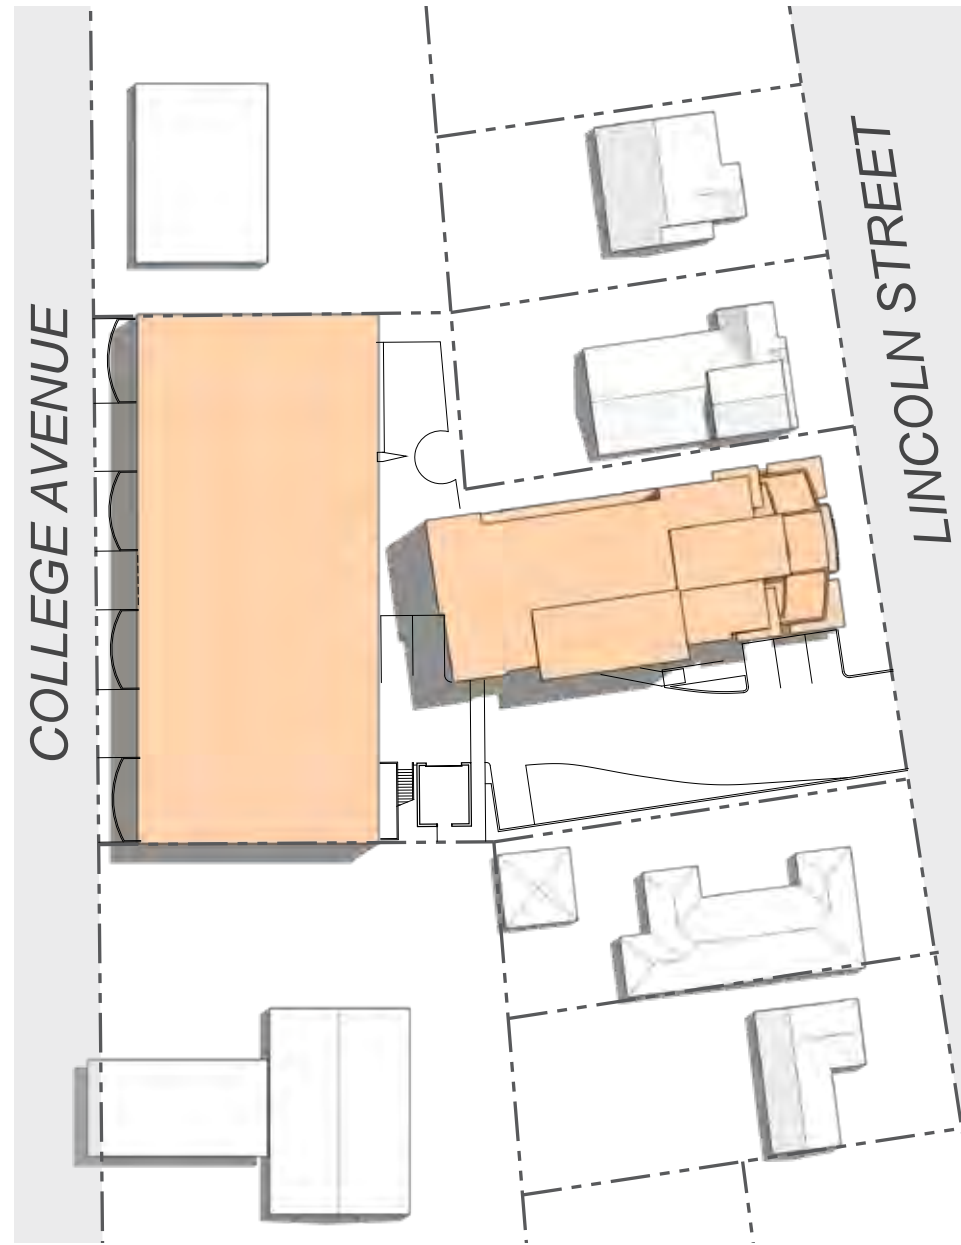

9:30 AM

12:30 PM

3:30 PM

**320 COLLEGE AVENUE APARTMENTS**  
 320 College Avenue, Santa Rosa, Ca

SHADE STUDY  
 DECEMBER

**TFA**  
 ARCHITECTS AIA

9:30 AM

12:30 PM

5:30 PM

**320 COLLEGE AVENUE APARTMENTS**  
320 College Avenue, Santa Rosa, Ca

SHADE STUDY  
MARCH / SEPTEMBER

**TFA**  
ARCHITECTS AIA

8:30 AM

12:30 PM

7:30 PM

**320 COLLEGE AVENUE APARTMENTS**  
320 College Avenue, Santa Rosa, Ca