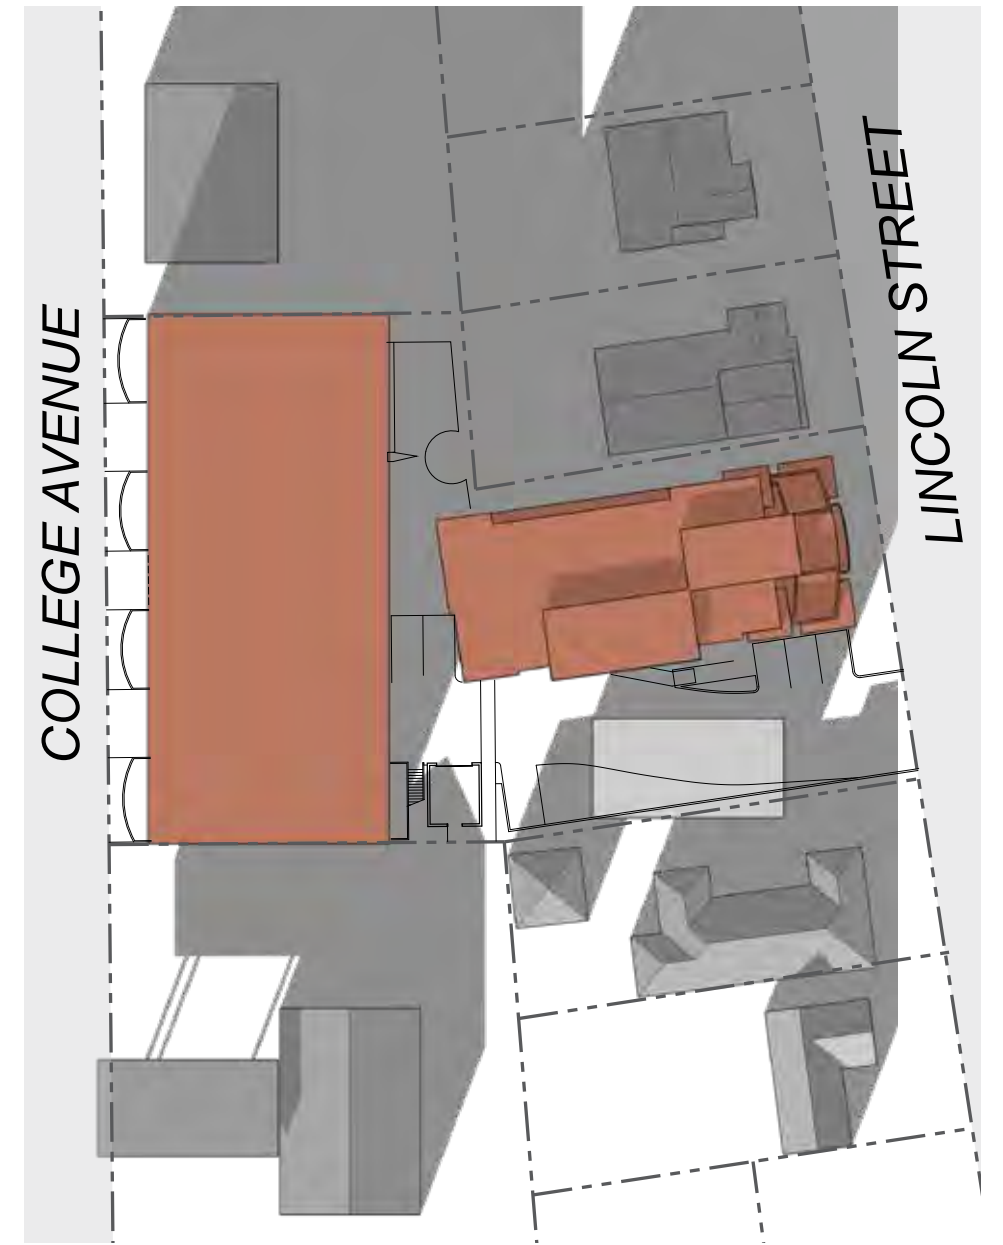

9:30 AM

12:30 PM

3:30 PM

**320 COLLEGE AVENUE APARTMENTS**  
 320 College Avenue, Santa Rosa, Ca

SHADE STUDY  
 DECEMBER

**TFA**  
 ARCHITECTS AIA

9:30 AM

12:30 PM

5:30 PM

**320 COLLEGE AVENUE APARTMENTS**  
320 College Avenue, Santa Rosa, Ca

SHADE STUDY  
MARCH / SEPTEMBER

**TFA**  
ARCHITECTS AIA

8:30 AM

12:30 PM

7:30 PM

**320 COLLEGE AVENUE APARTMENTS**  
320 College Avenue, Santa Rosa, Ca