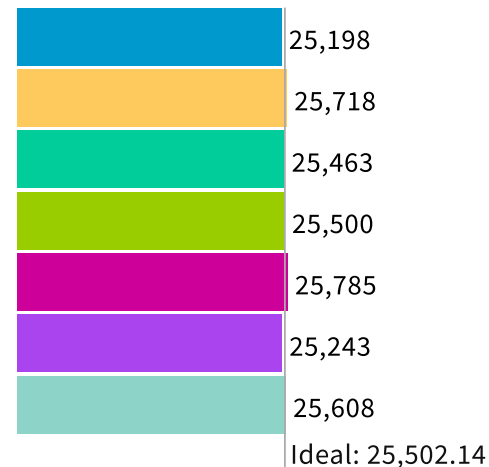

Population    Data Layers    Evaluation

Population Balance

Uses adjusted 2020 Decennial Census population with processing by Redistricting Partners on 2020 Blocks.

UNASSIGNED POPULATION: 0

MAX. POPULATION DEVIATION: 1.19%