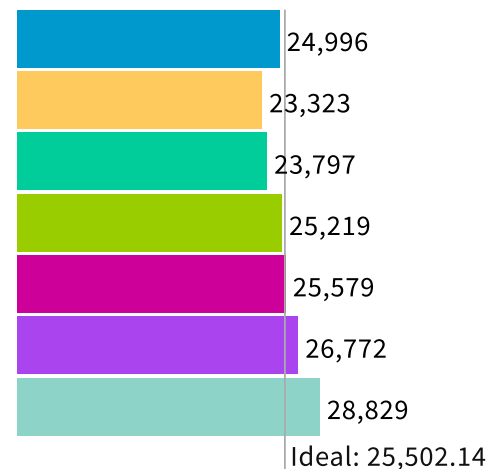

Population    Data Layers    Evaluation

Population Balance

Uses adjusted 2020 Decennial Census population with processing by Redistricting Partners on 2020 Blocks.

UNASSIGNED POPULATION: 0

MAX. POPULATION DEVIATION: 13.05%