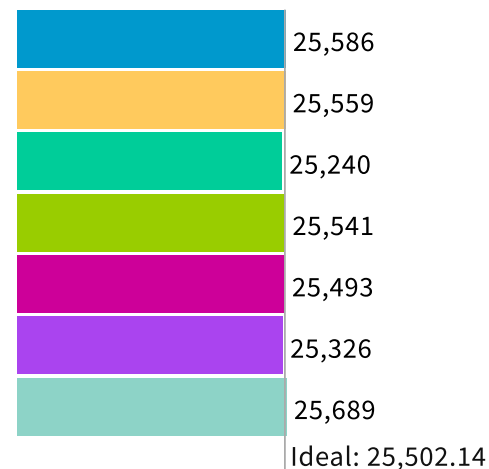

Population Data Layers Evaluation

Population Balance

Uses adjusted 2020 Decennial Census population with processing by Redistricting Partners on 2020 Blocks.

UNASSIGNED POPULATION: 81
 MAX. POPULATION DEVIATION: 1.03%