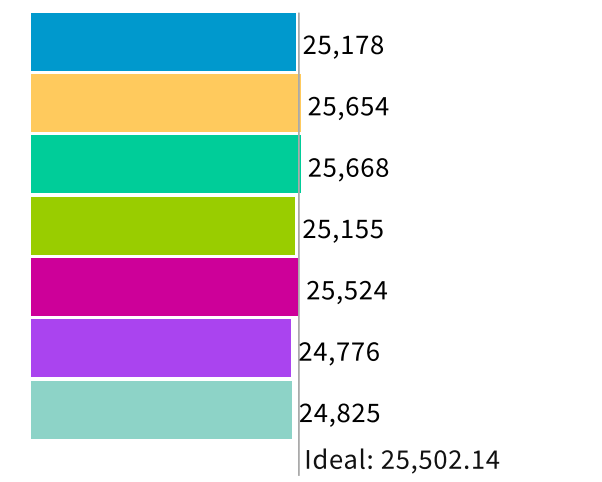

Population | Data Layers | Evaluation

Population Balance

Uses adjusted 2020 Decennial Census population with processing by Redistricting Partners on 2020 Blocks.

UNASSIGNED POPULATION: 1,735  
 MAX. POPULATION DEVIATION: 2.85%