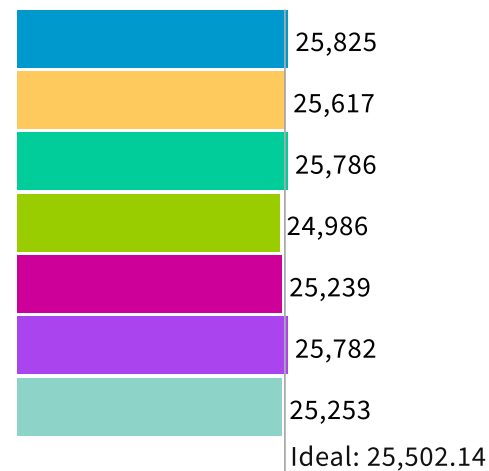

Population Data Layers Evaluation

Population Balance

Uses adjusted 2020 Decennial Census population with processing by Redistricting Partners on 2020 Blocks.

UNASSIGNED POPULATION: 27
 MAX. POPULATION DEVIATION: 2.02%