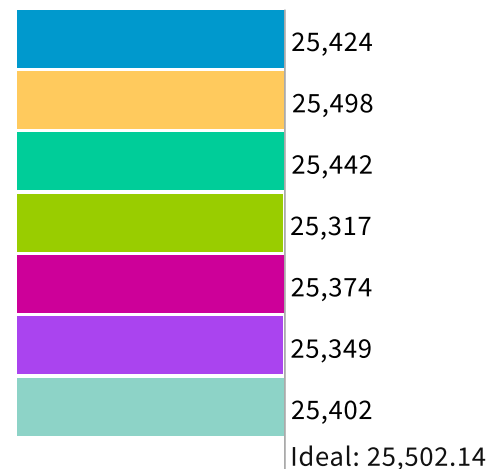

Population Data Layers Evaluation

Population Balance

Uses adjusted 2020 Decennial Census population with processing by Redistricting Partners on 2020 Blocks.

UNASSIGNED POPULATION: 709
 MAX. POPULATION DEVIATION: 0.73%