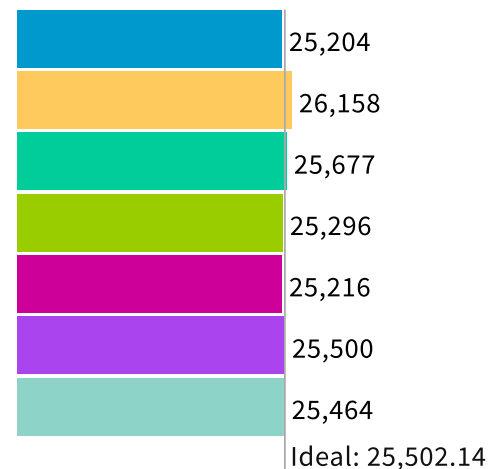

Population Data Layers Evaluation

Population Balance

Uses adjusted 2020 Decennial Census population with processing by Redistricting Partners on 2020 Blocks.

UNASSIGNED POPULATION: 0
 MAX. POPULATION DEVIATION: 2.57%