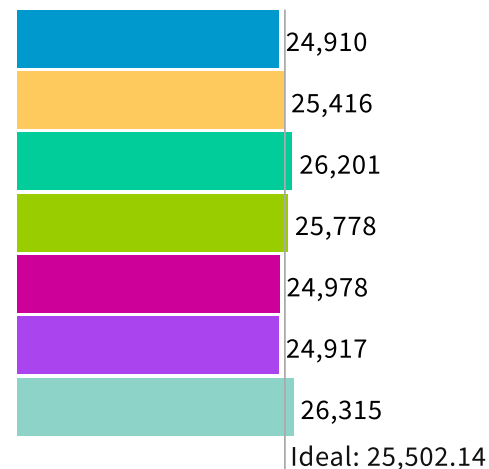

Population Data Layers Evaluation

Population Balance

Uses adjusted 2020 Decennial Census population with processing by Redistricting Partners on 2020 Blocks.

UNASSIGNED POPULATION: 0
 MAX. POPULATION DEVIATION: 3.19%