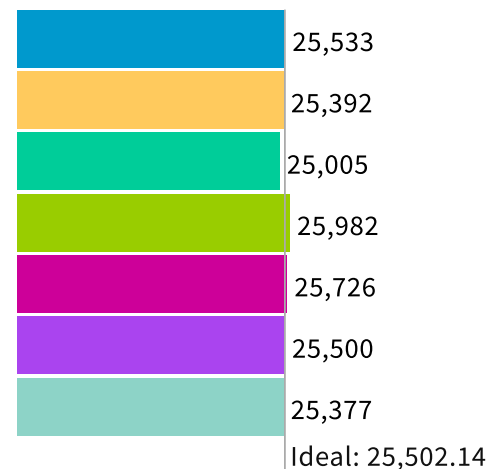

Population | Data Layers | Evaluation

Population Balance

Uses adjusted 2020 Decennial Census population with processing by Redistricting Partners on 2020 Blocks.

UNASSIGNED POPULATION: 0
 MAX. POPULATION DEVIATION: 1.95%