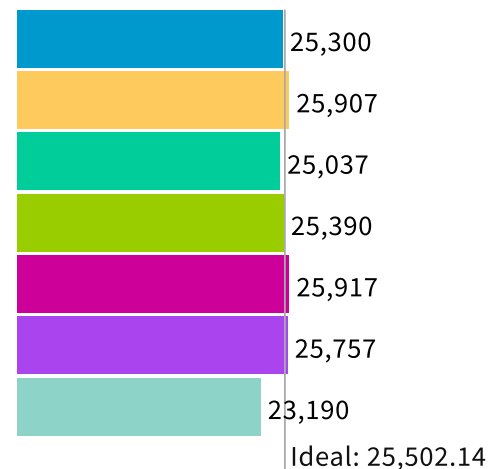

Population Data Layers Evaluation

Population Balance

Uses adjusted 2020 Decennial Census population with processing by Redistricting Partners on 2020 Blocks.

UNASSIGNED POPULATION: 2,017  
 MAX. POPULATION DEVIATION: 9.07%