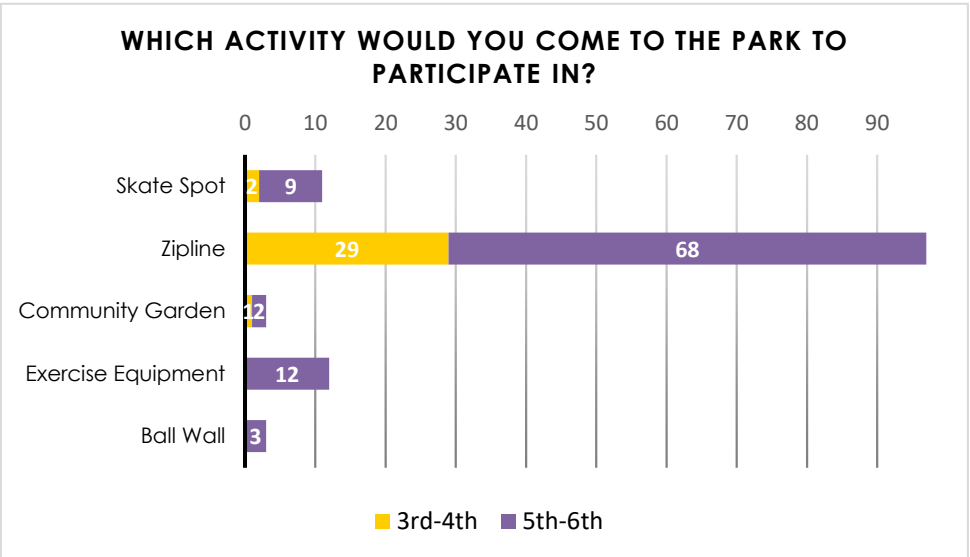

Luther Burbank Elementary School Park Input Day Student Feedback

WHICH PLAYGROUND IS YOUR FAVORITE?

WHICH SPINNER IS YOUR FAVORITE?

WHICH SWING IS YOUR FAVORITE?

WHICH BALANCING PIECE IS YOUR FAVORITE?

Luther Burbank Elementary School Park Input Day Student Feedback

**Luther Burbank Elementary School
Park Input Day Student Feedback**