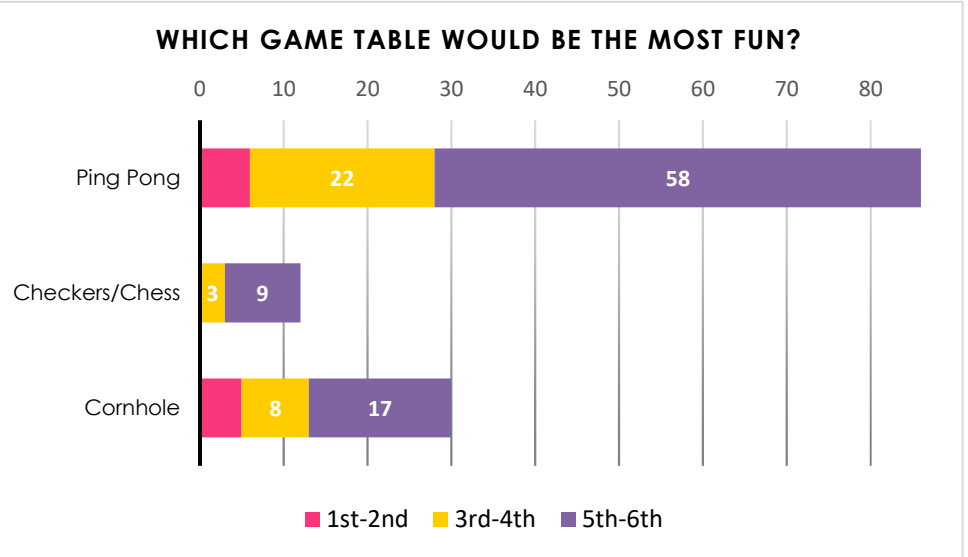

Luther Burbank Elementary School Park Input Day Student Feedback

WHICH PLAYGROUND IS YOUR FAVORITE?

WHICH SPINNER IS YOUR FAVORITE?

WHICH SWING IS YOUR FAVORITE?

WHICH BALANCING PIECE IS YOUR FAVORITE?

Luther Burbank Elementary School Park Input Day Student Feedback

**Luther Burbank Elementary School
Park Input Day Student Feedback**