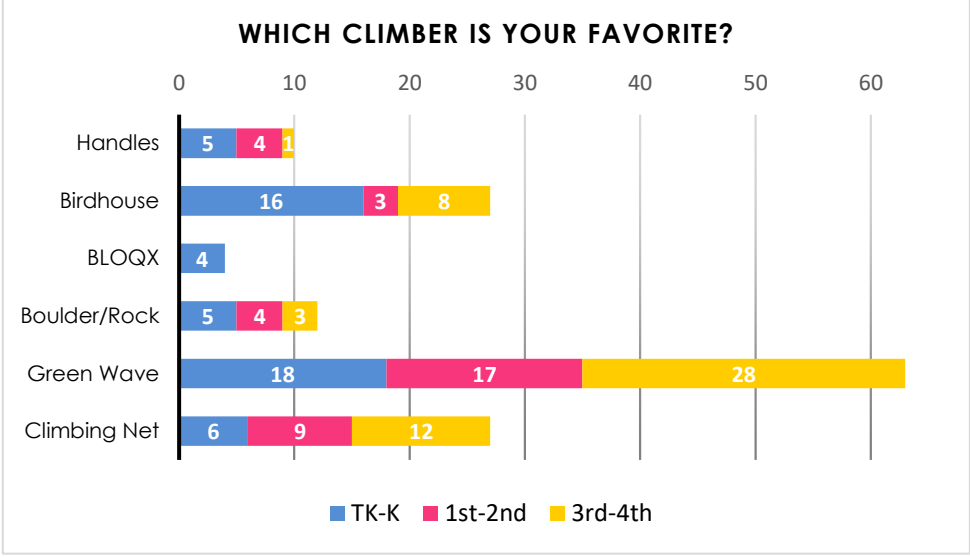

Luther Burbank Elementary School Park Input Day Student Feedback

WHICH PLAYGROUND IS YOUR FAVORITE?

WHICH SPINNER IS YOUR FAVORITE?

WHICH SWING IS YOUR FAVORITE?

WHICH BALANCING PIECE IS YOUR FAVORITE?

Luther Burbank Elementary School Park Input Day Student Feedback