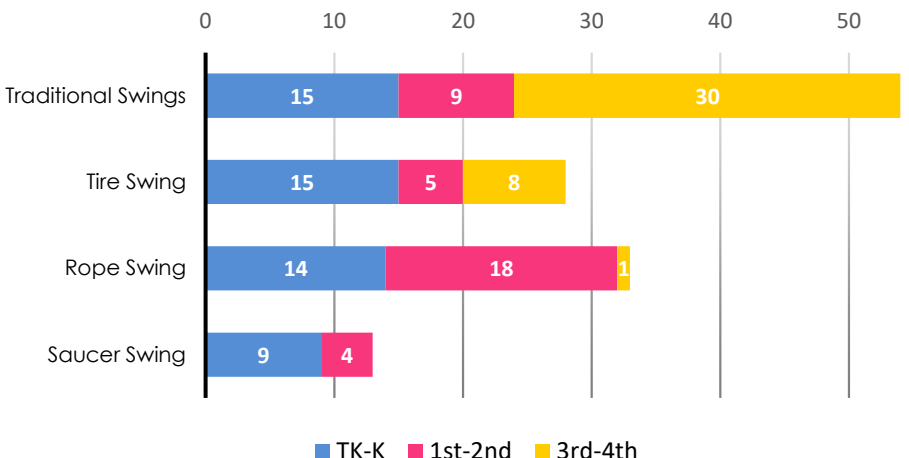

Luther Burbank Elementary School Park Input Day Student Feedback

WHICH PLAYGROUND IS YOUR FAVORITE?

WHICH SPINNER IS YOUR FAVORITE?

WHICH SWING IS YOUR FAVORITE?

WHICH BALANCING PIECE IS YOUR FAVORITE?

Luther Burbank Elementary School Park Input Day Student Feedback

**Luther Burbank Elementary School
Park Input Day Student Feedback**