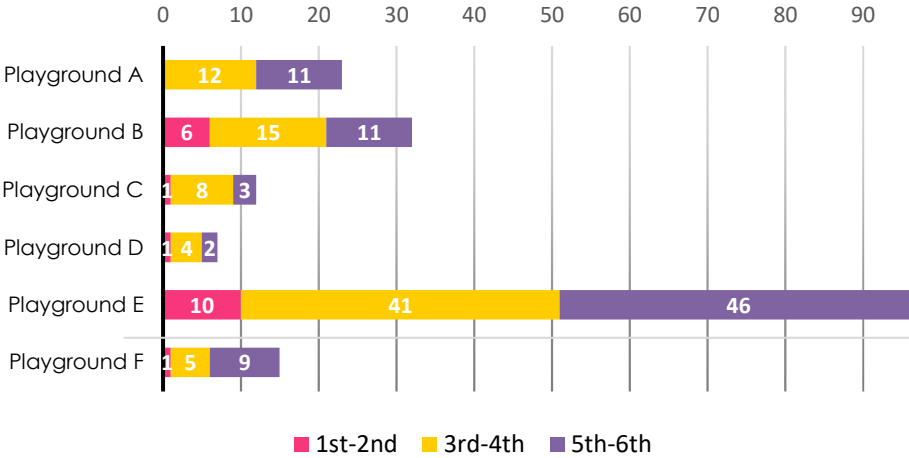

Luther Burbank Elementary School Park Input Day Student Feedback

WHICH PLAYGROUND IS YOUR FAVORITE?

WHICH SPINNER IS YOUR FAVORITE?

WHICH SWING IS YOUR FAVORITE?

WHICH BALANCING PIECE IS YOUR FAVORITE?

Luther Burbank Elementary School Park Input Day Student Feedback

**Luther Burbank Elementary School
Park Input Day Student Feedback**