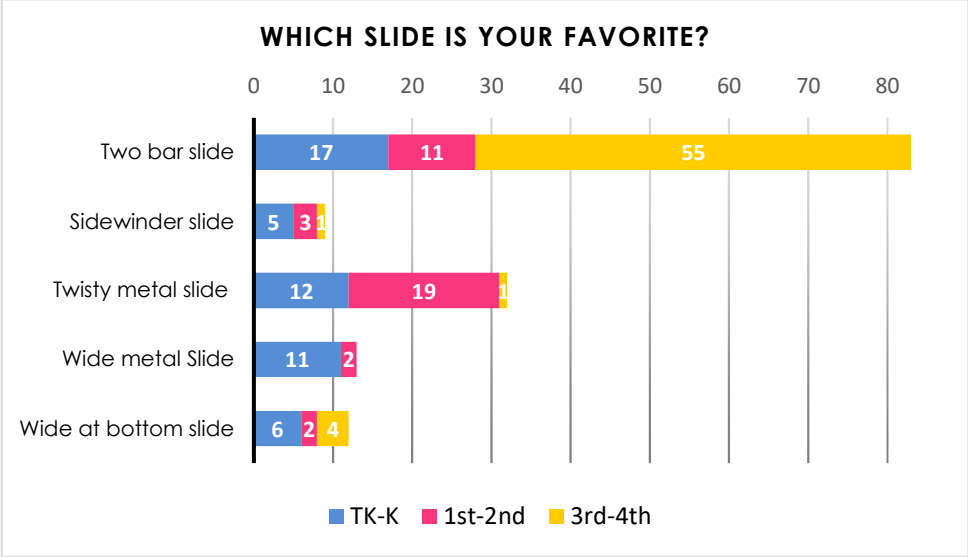

Luther Burbank Elementary School Park Input Day Student Feedback

WHICH PLAYGROUND IS YOUR FAVORITE?

WHICH SPINNER IS YOUR FAVORITE?

WHICH SWING IS YOUR FAVORITE?

WHICH BALANCING PIECE IS YOUR FAVORITE?

Luther Burbank Elementary School Park Input Day Student Feedback