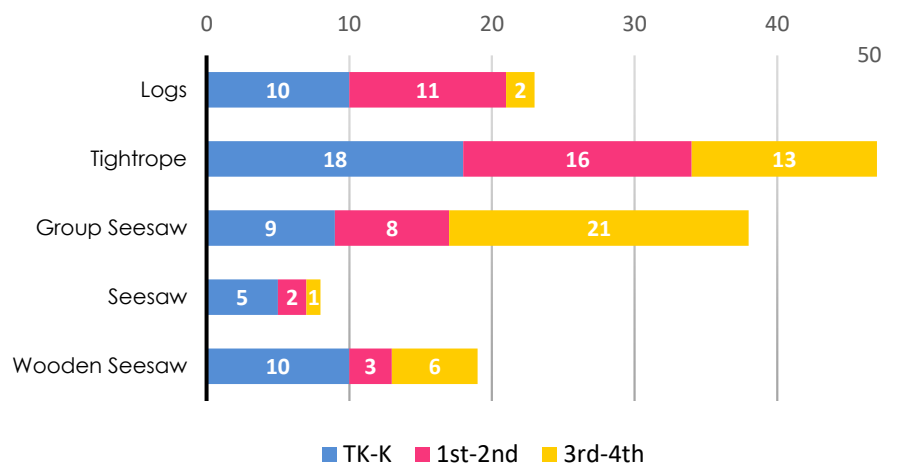

Luther Burbank Elementary School Park Input Day Student Feedback

WHICH PLAYGROUND IS YOUR FAVORITE?

WHICH SPINNER IS YOUR FAVORITE?

WHICH SWING IS YOUR FAVORITE?

WHICH BALANCING PIECE IS YOUR FAVORITE?

Luther Burbank Elementary School Park Input Day Student Feedback

**Luther Burbank Elementary School
Park Input Day Student Feedback**