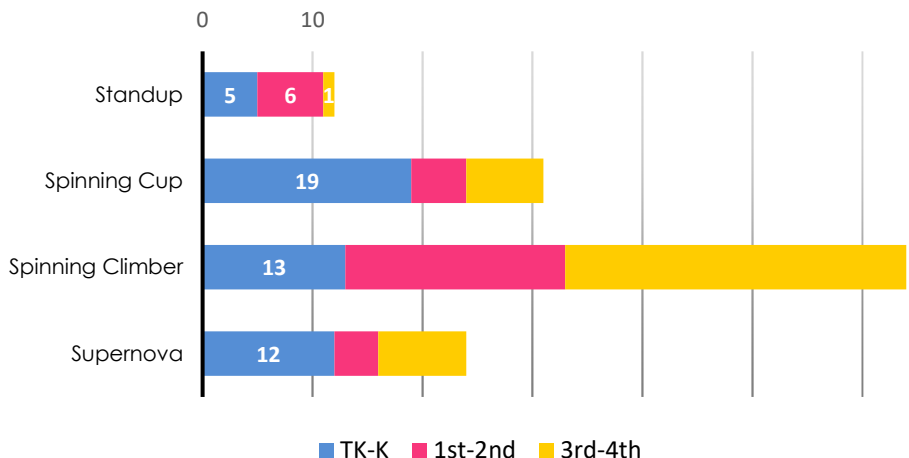

Luther Burbank Elementary School Park Input Day Student Feedback

WHICH PLAYGROUND IS YOUR FAVORITE?

WHICH SPINNER IS YOUR FAVORITE?

WHICH SWING IS YOUR FAVORITE?

WHICH BALANCING PIECE IS YOUR FAVORITE?

Luther Burbank Elementary School Park Input Day Student Feedback

**Luther Burbank Elementary School
Park Input Day Student Feedback**