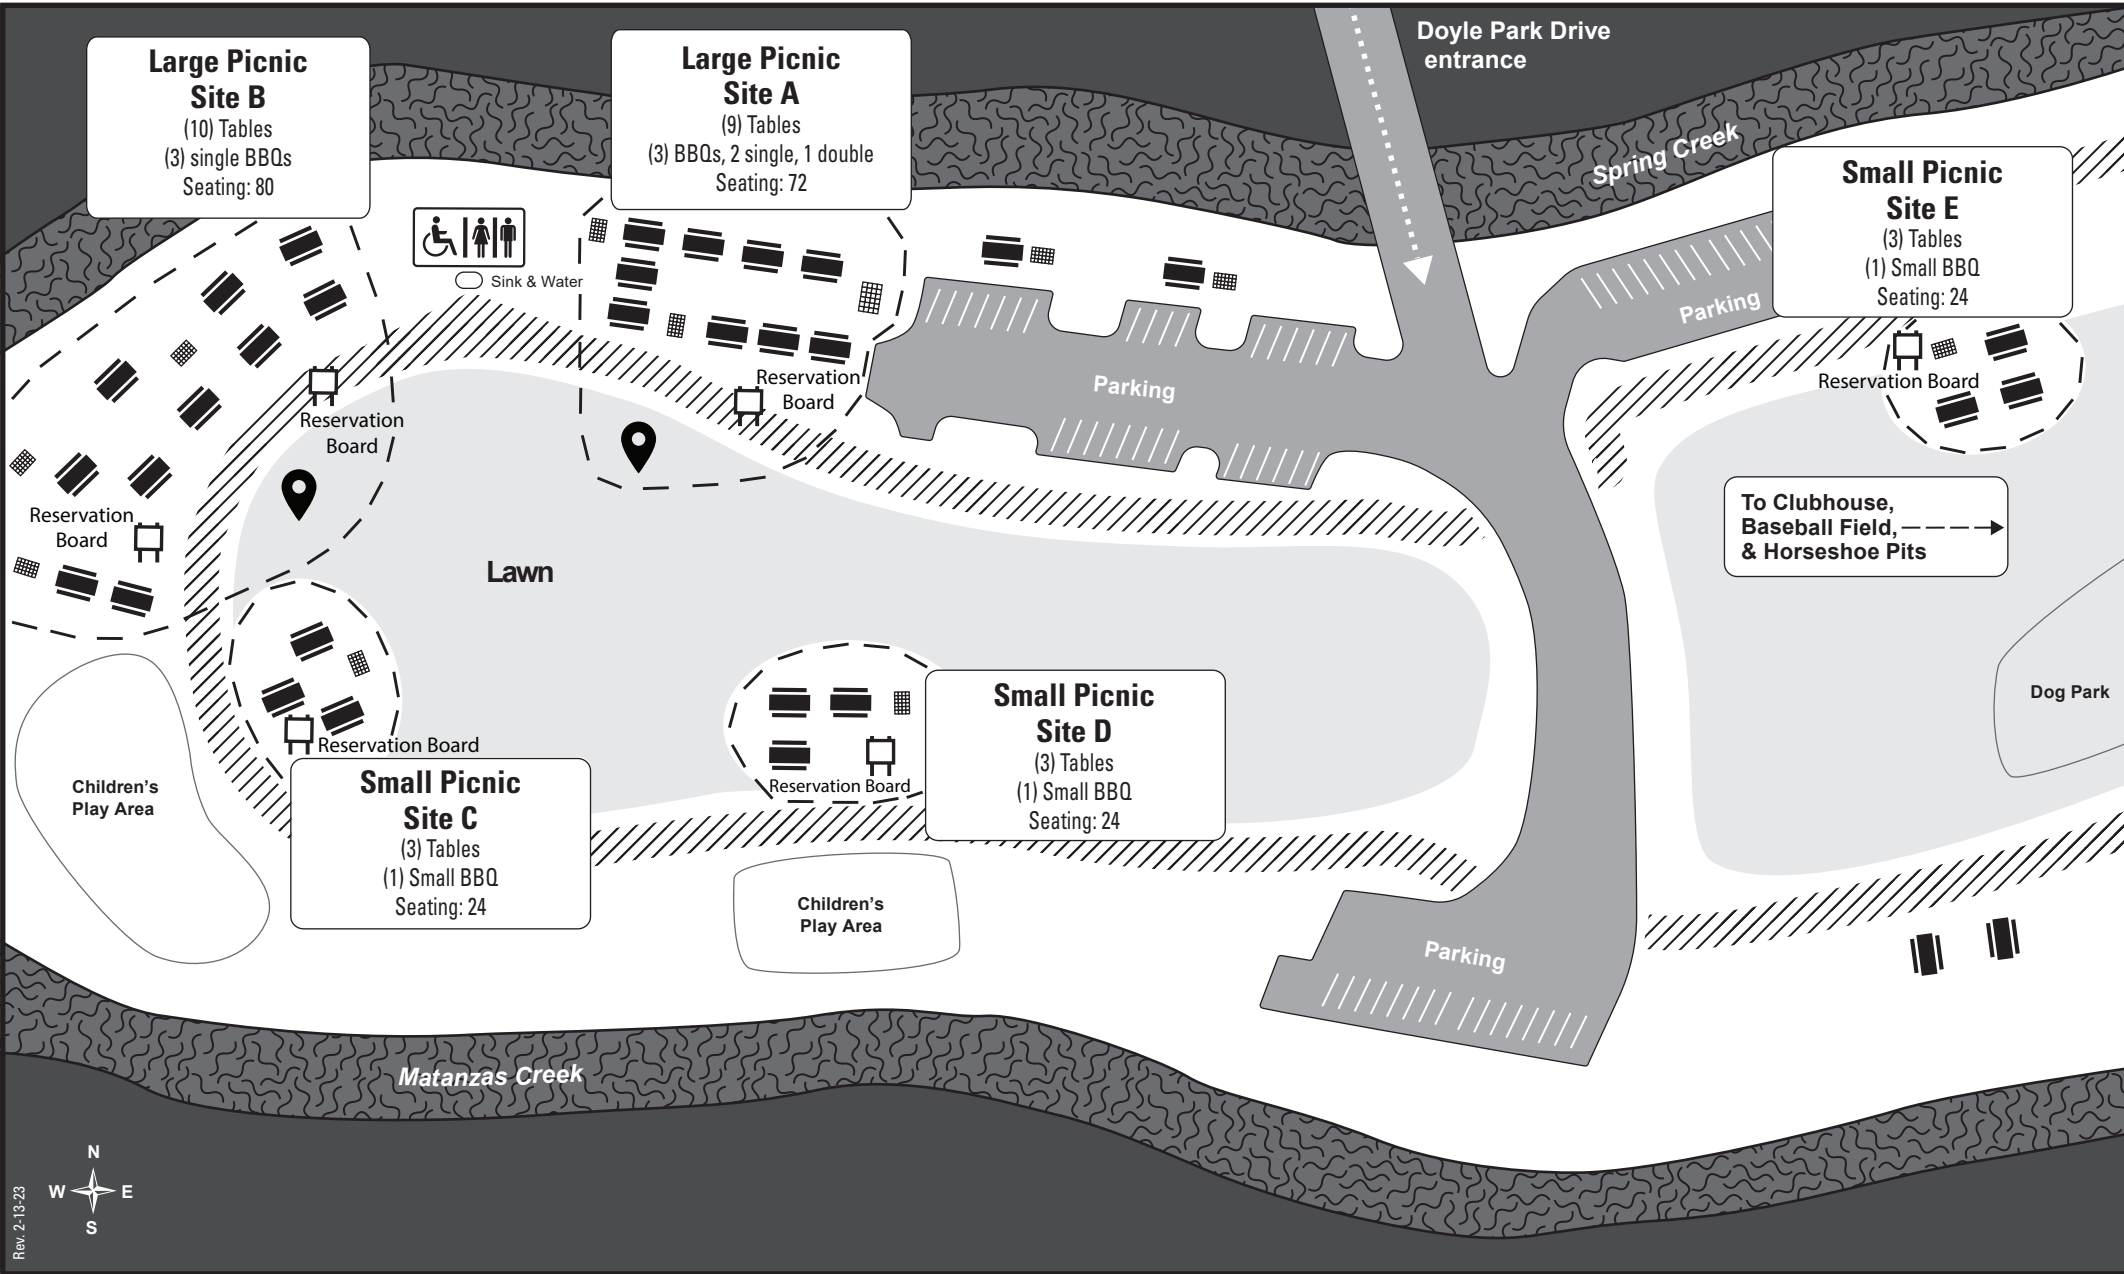

Doyle Community Park

700 Doyle Park Drive • Santa Rosa • California

Picnic Sites

Large Site Capacity: 72-80 • Small Site Capacity: 50

LEGEND

- Barbecue Grill
- Restrooms
- Picnic Table
- Path
- Approved Jump House Location

Directions to Doyle Community Park

1. **From Highway 101**
2. Take the **Downtown Exit** (go East)
   - Proceed down **3rd Street** for approximately 1 mile
   - Turn right on **Brookwood Ave** for approximately 1/4 mile
   - Turn left on **Sonoma Ave** for approximately 1/4 mile
   - Turn right on **Doyle Park Drive** (700 Doyle Park Drive)

www.srcity.org/parks

Rev. 2-13-23