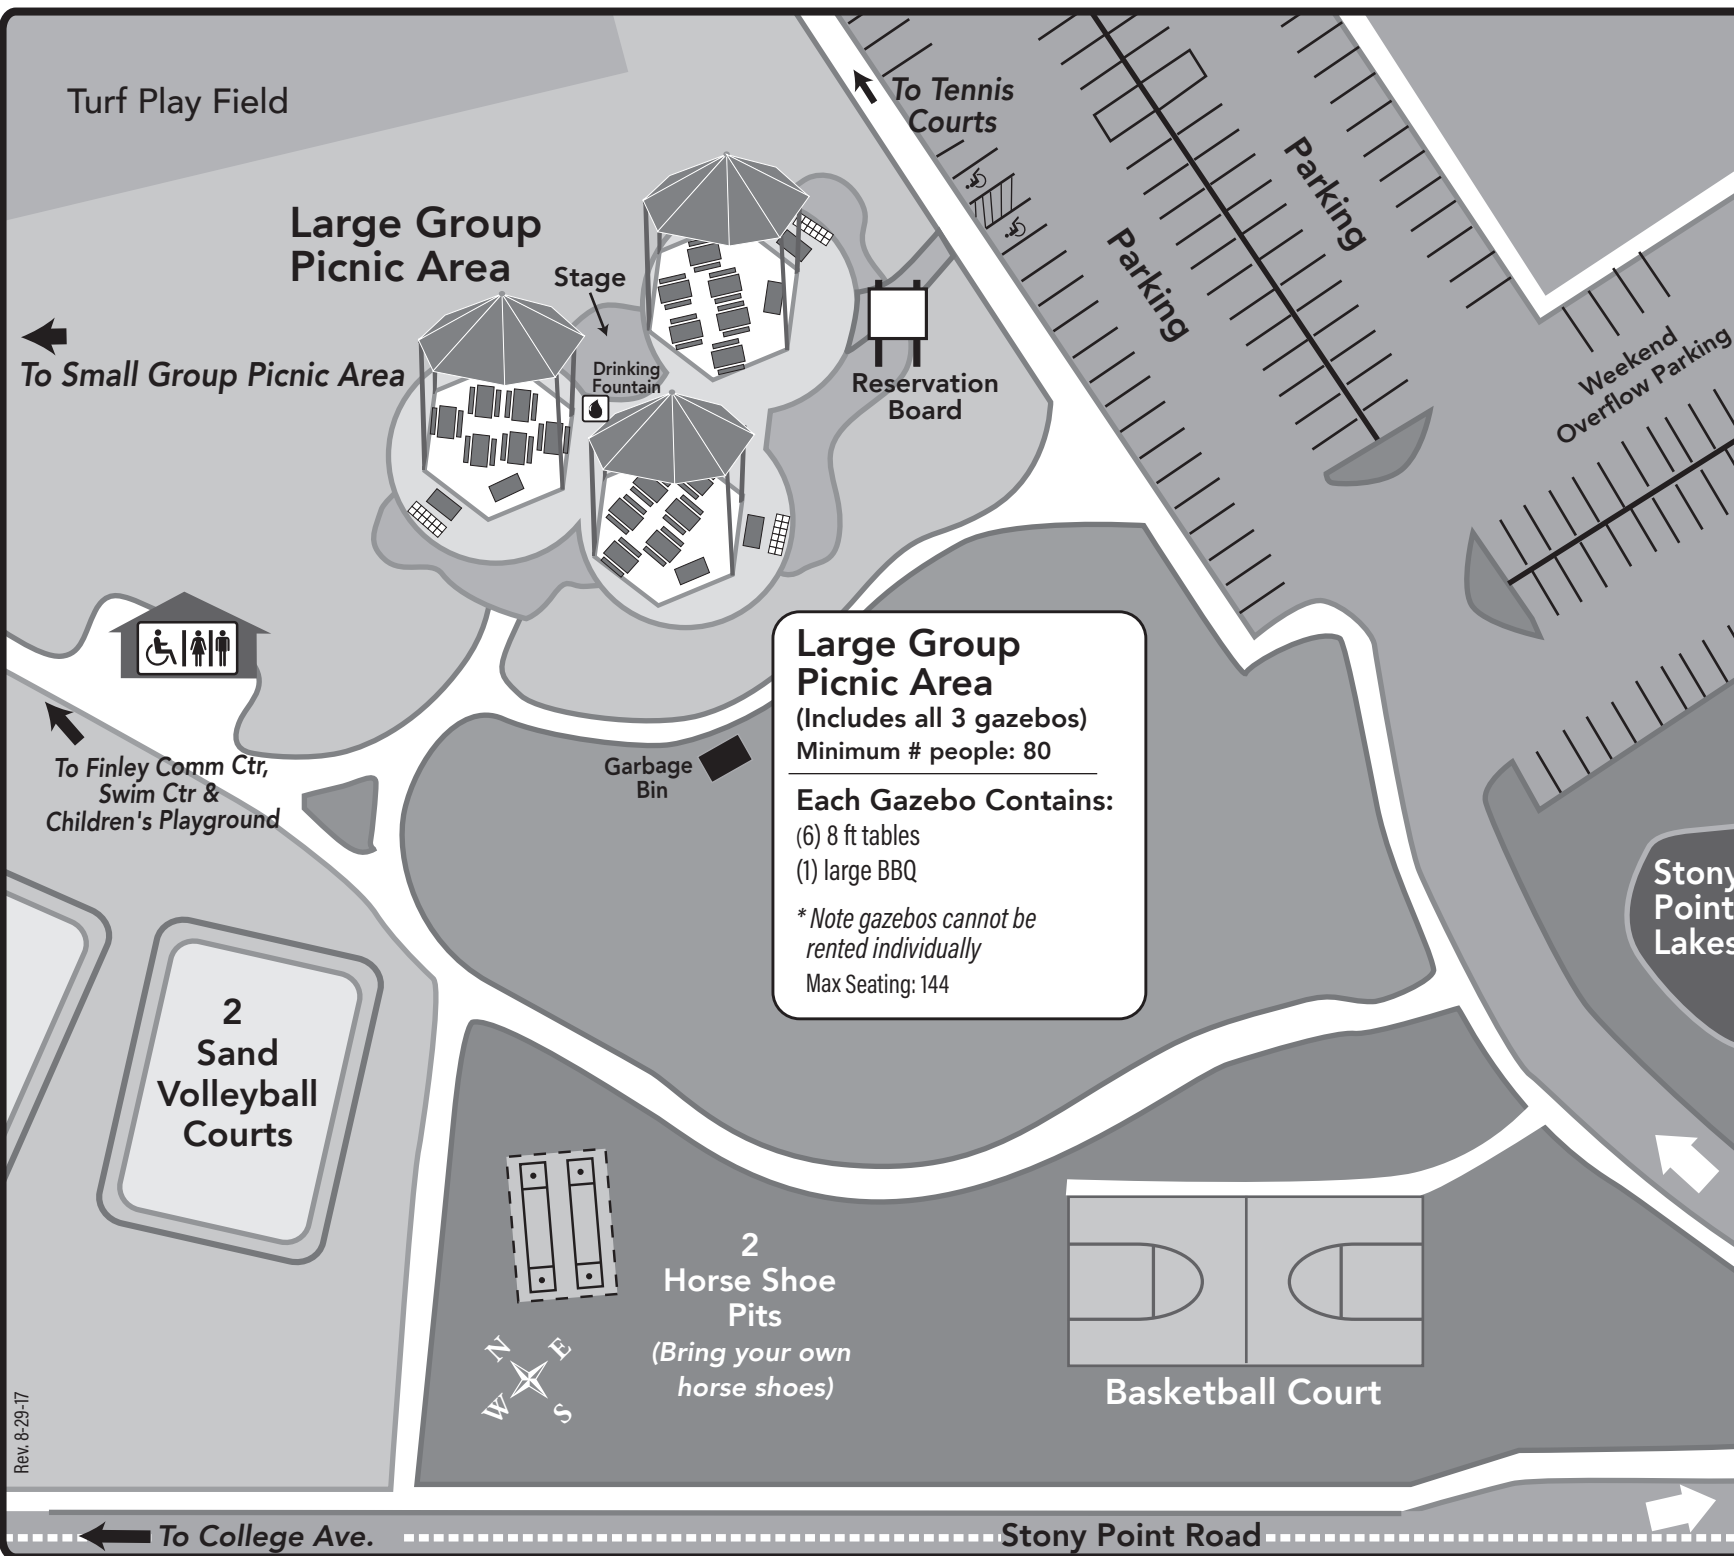

## Large Group Picnic Area

Capacity: 80-200 • Maximum Seating: 144

### LEGEND

Barbecue Grills

Handicap Parking

Restrooms

Picnic Tables

### Directions to Finley Park:

**Access to picnic area parking lot is from Stony Point Rd.**

www.srcity.org/parks