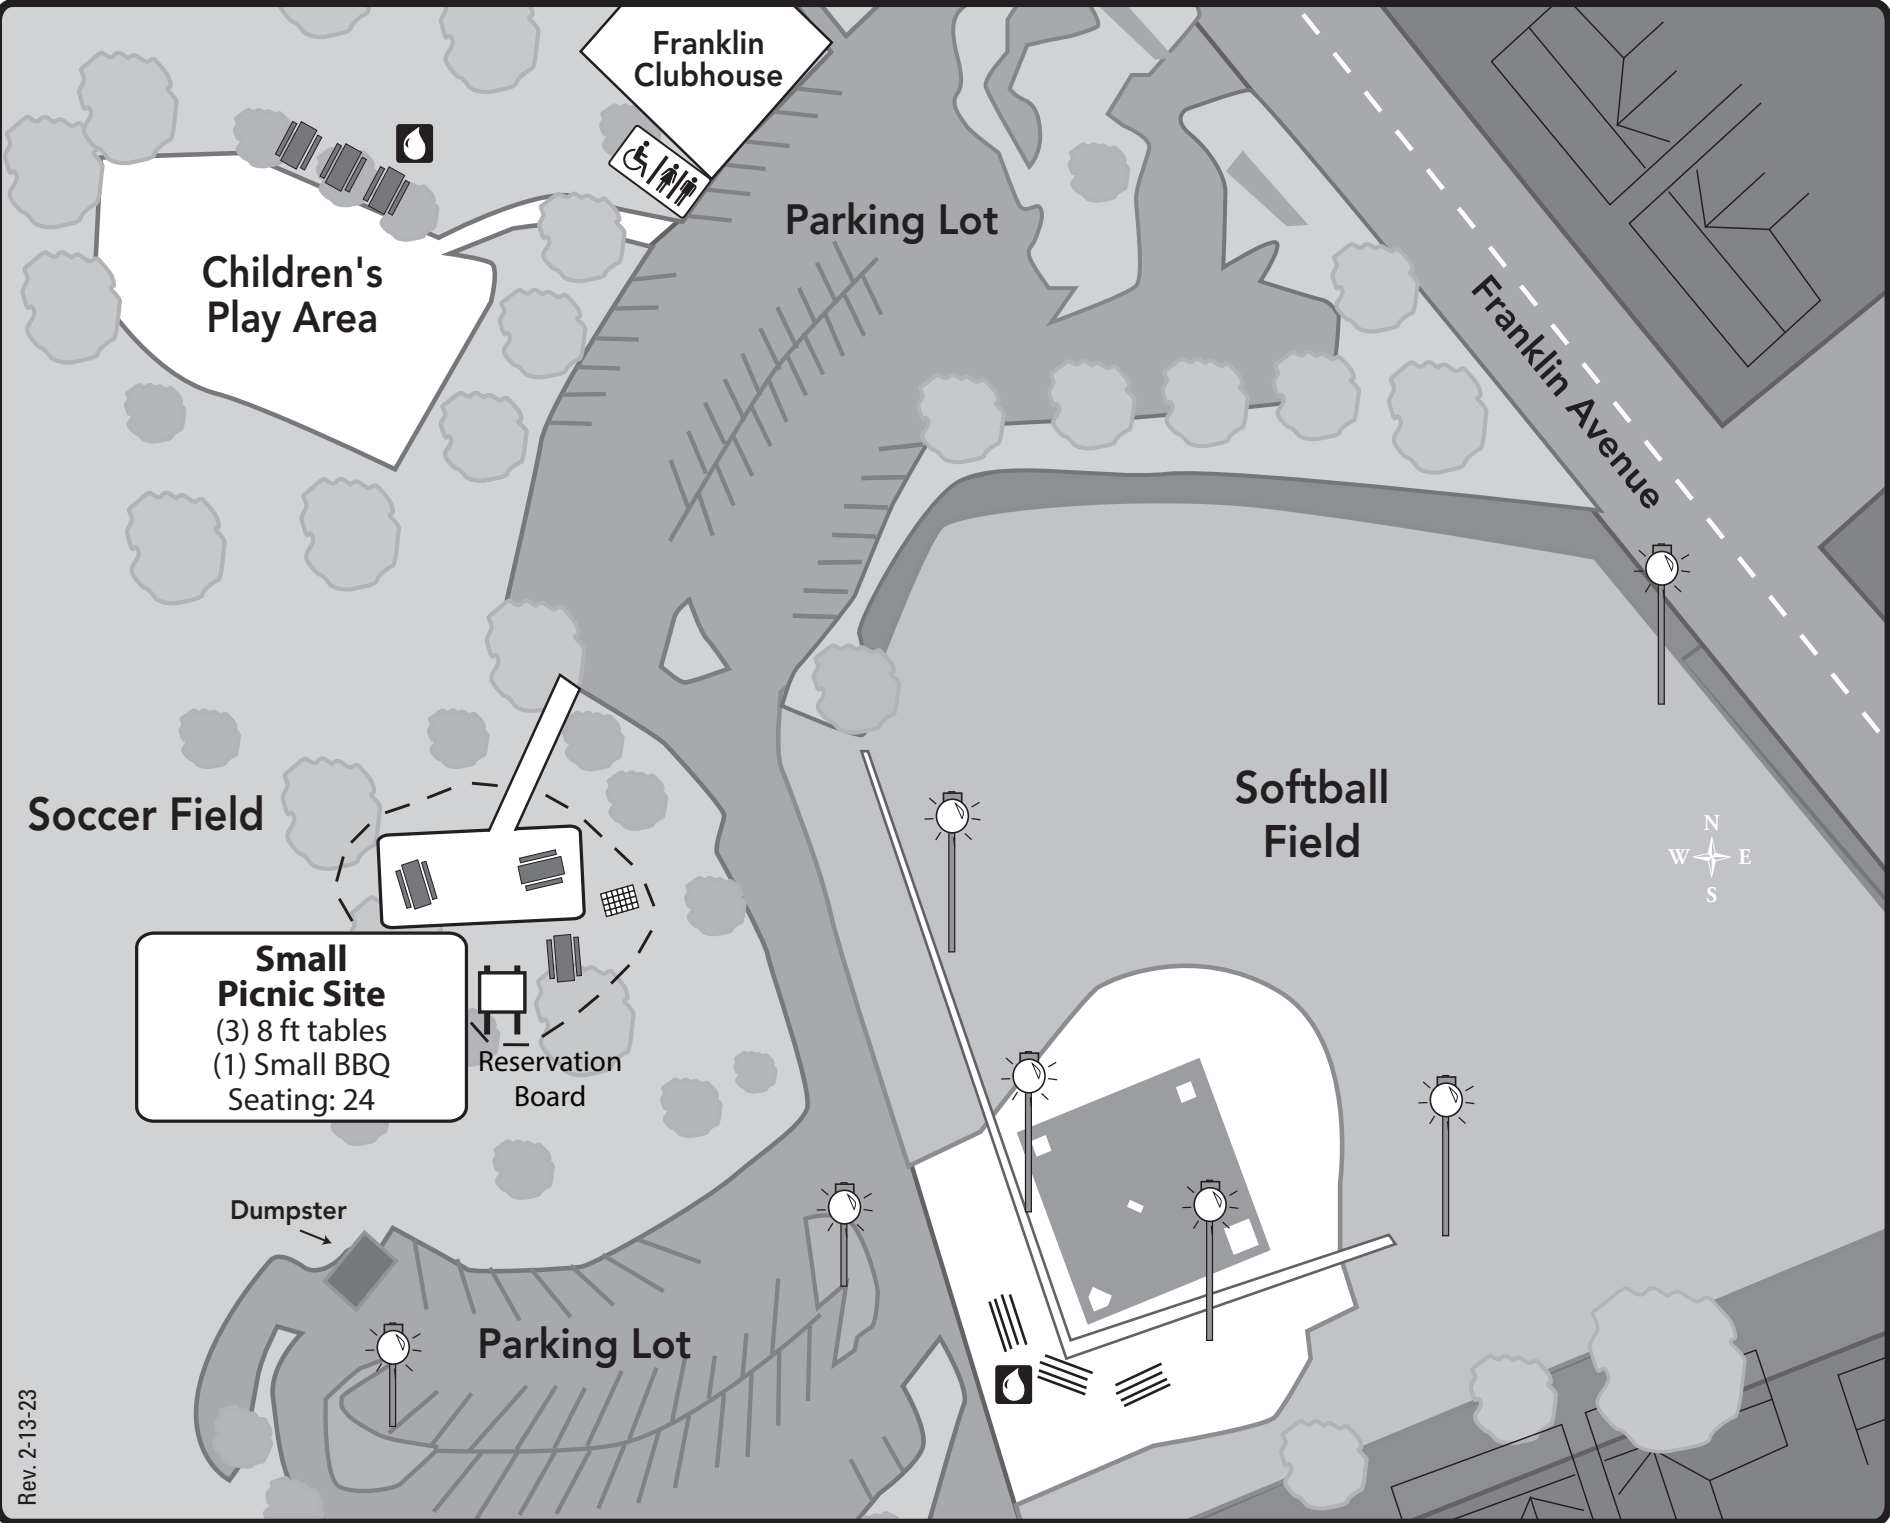

Franklin Community Park

2095 Franklin Avenue • Santa Rosa • California

Picnic Site

Small Site Capacity: 50

LEGEND

-  Barbecue Grills
-  Restrooms
-  Picnic Tables
-  Drinking Fountain

Directions to Franklin Community Park

From Hwy 101

- Take **Steele Lane** exit and head **East**
- Go right on **Franklin Avenue**
- Franklin Park is on the right

www.srcity.org/parks