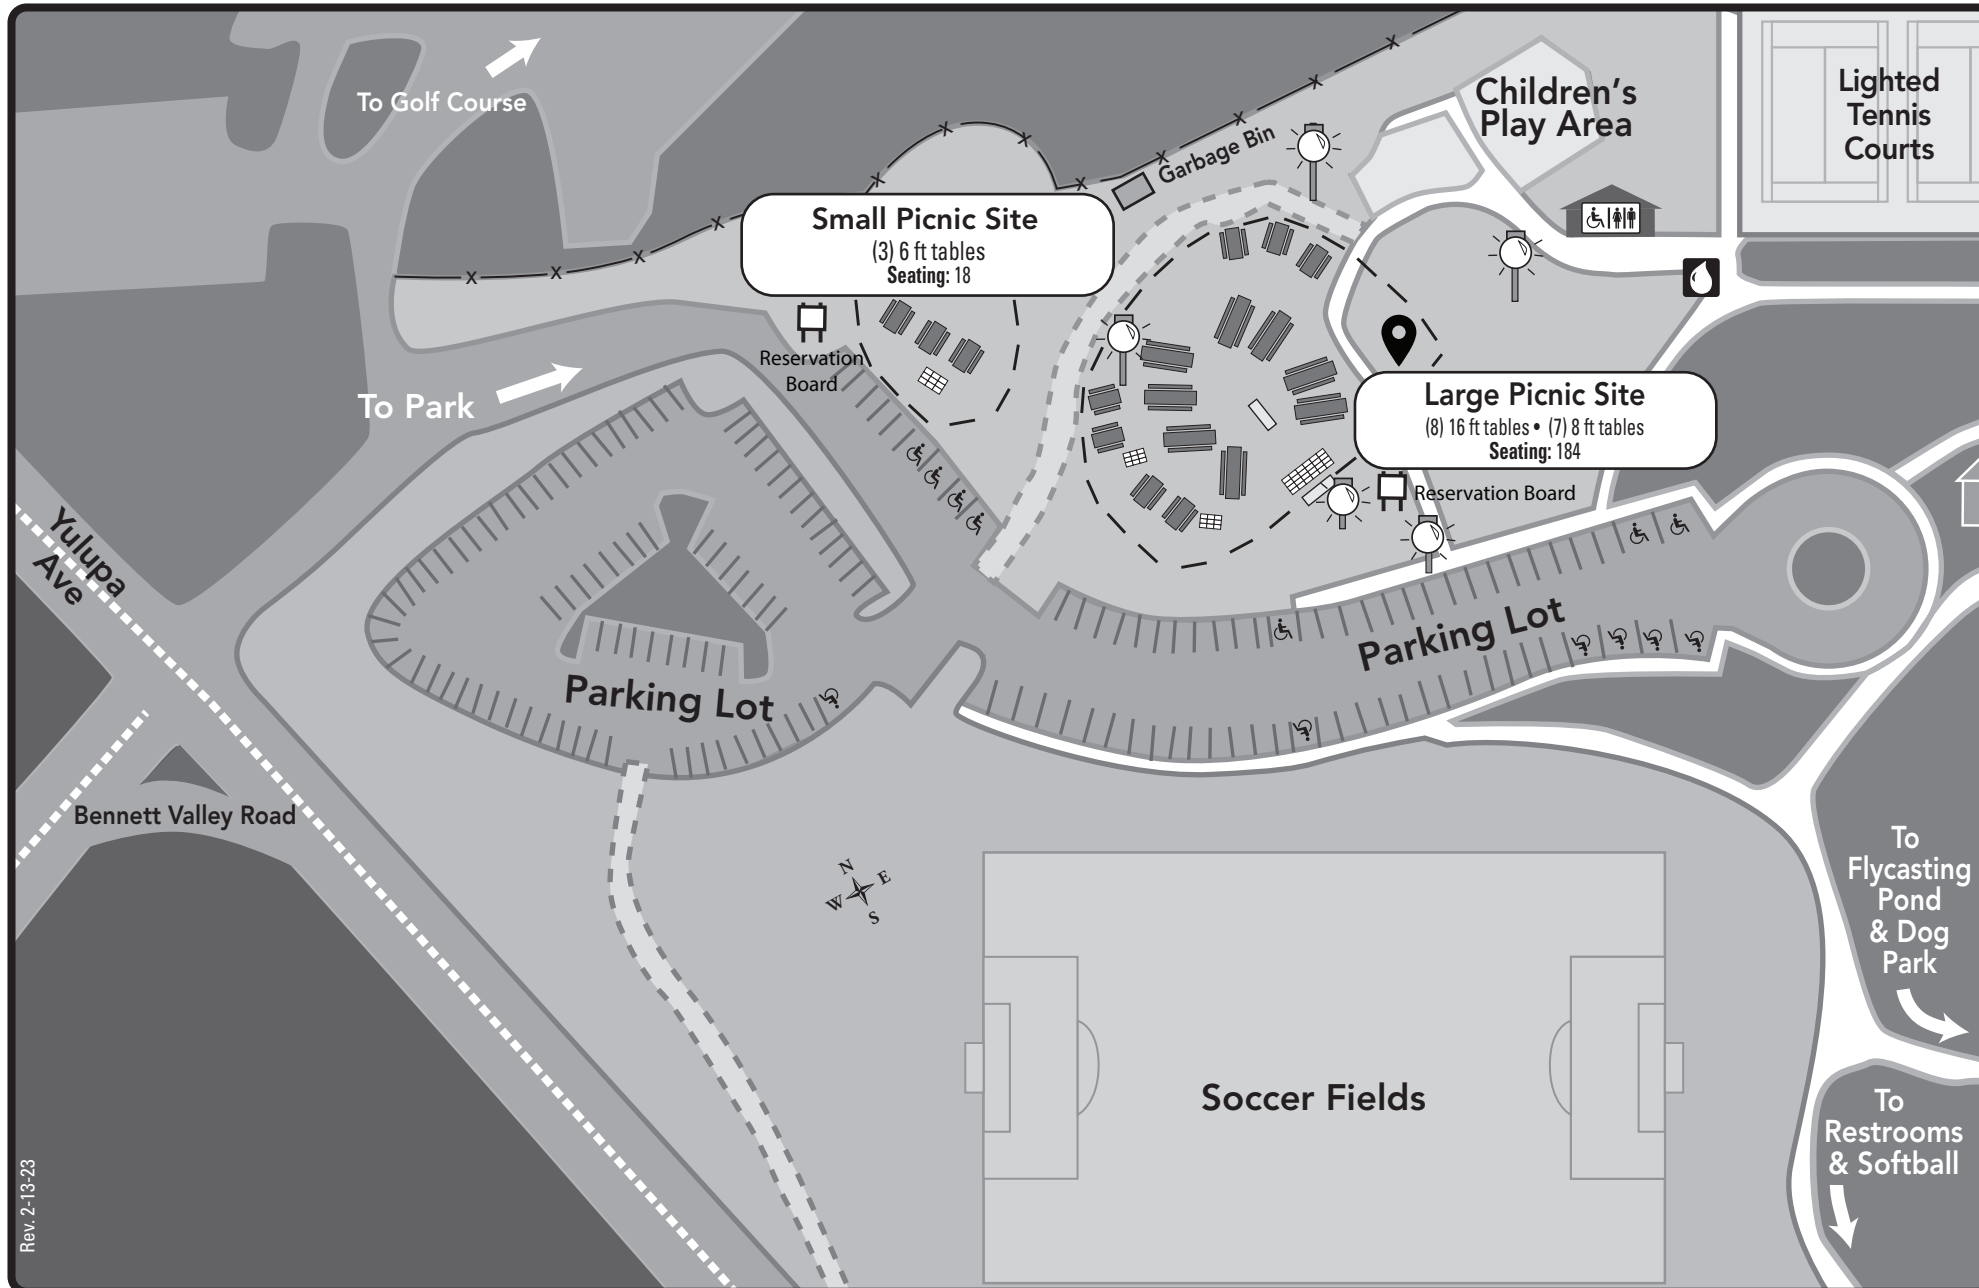

## Picnic Sites

Large Site Capacity: 184 • Small Site Capacity: 50

### LEGEND

- Barbecue Grills
- Handicap Parking
- Restrooms
- Picnic Tables
- Light
- Drinking Fountain
- Approved Jump House Location

### Directions to Galvin Community Park

#### From Hwy 101

- Take **Hwy 12 East** exit toward Sonoma
- Cross through **Farmer's Lane** Intersection  
(You are now on **Hoen Ave.** – proceed 1 mile)
- Right on **Yulupa Ave** - 1.5 miles
- Left into Park/Golf Course entrance
- Stay to right for park facility/parking