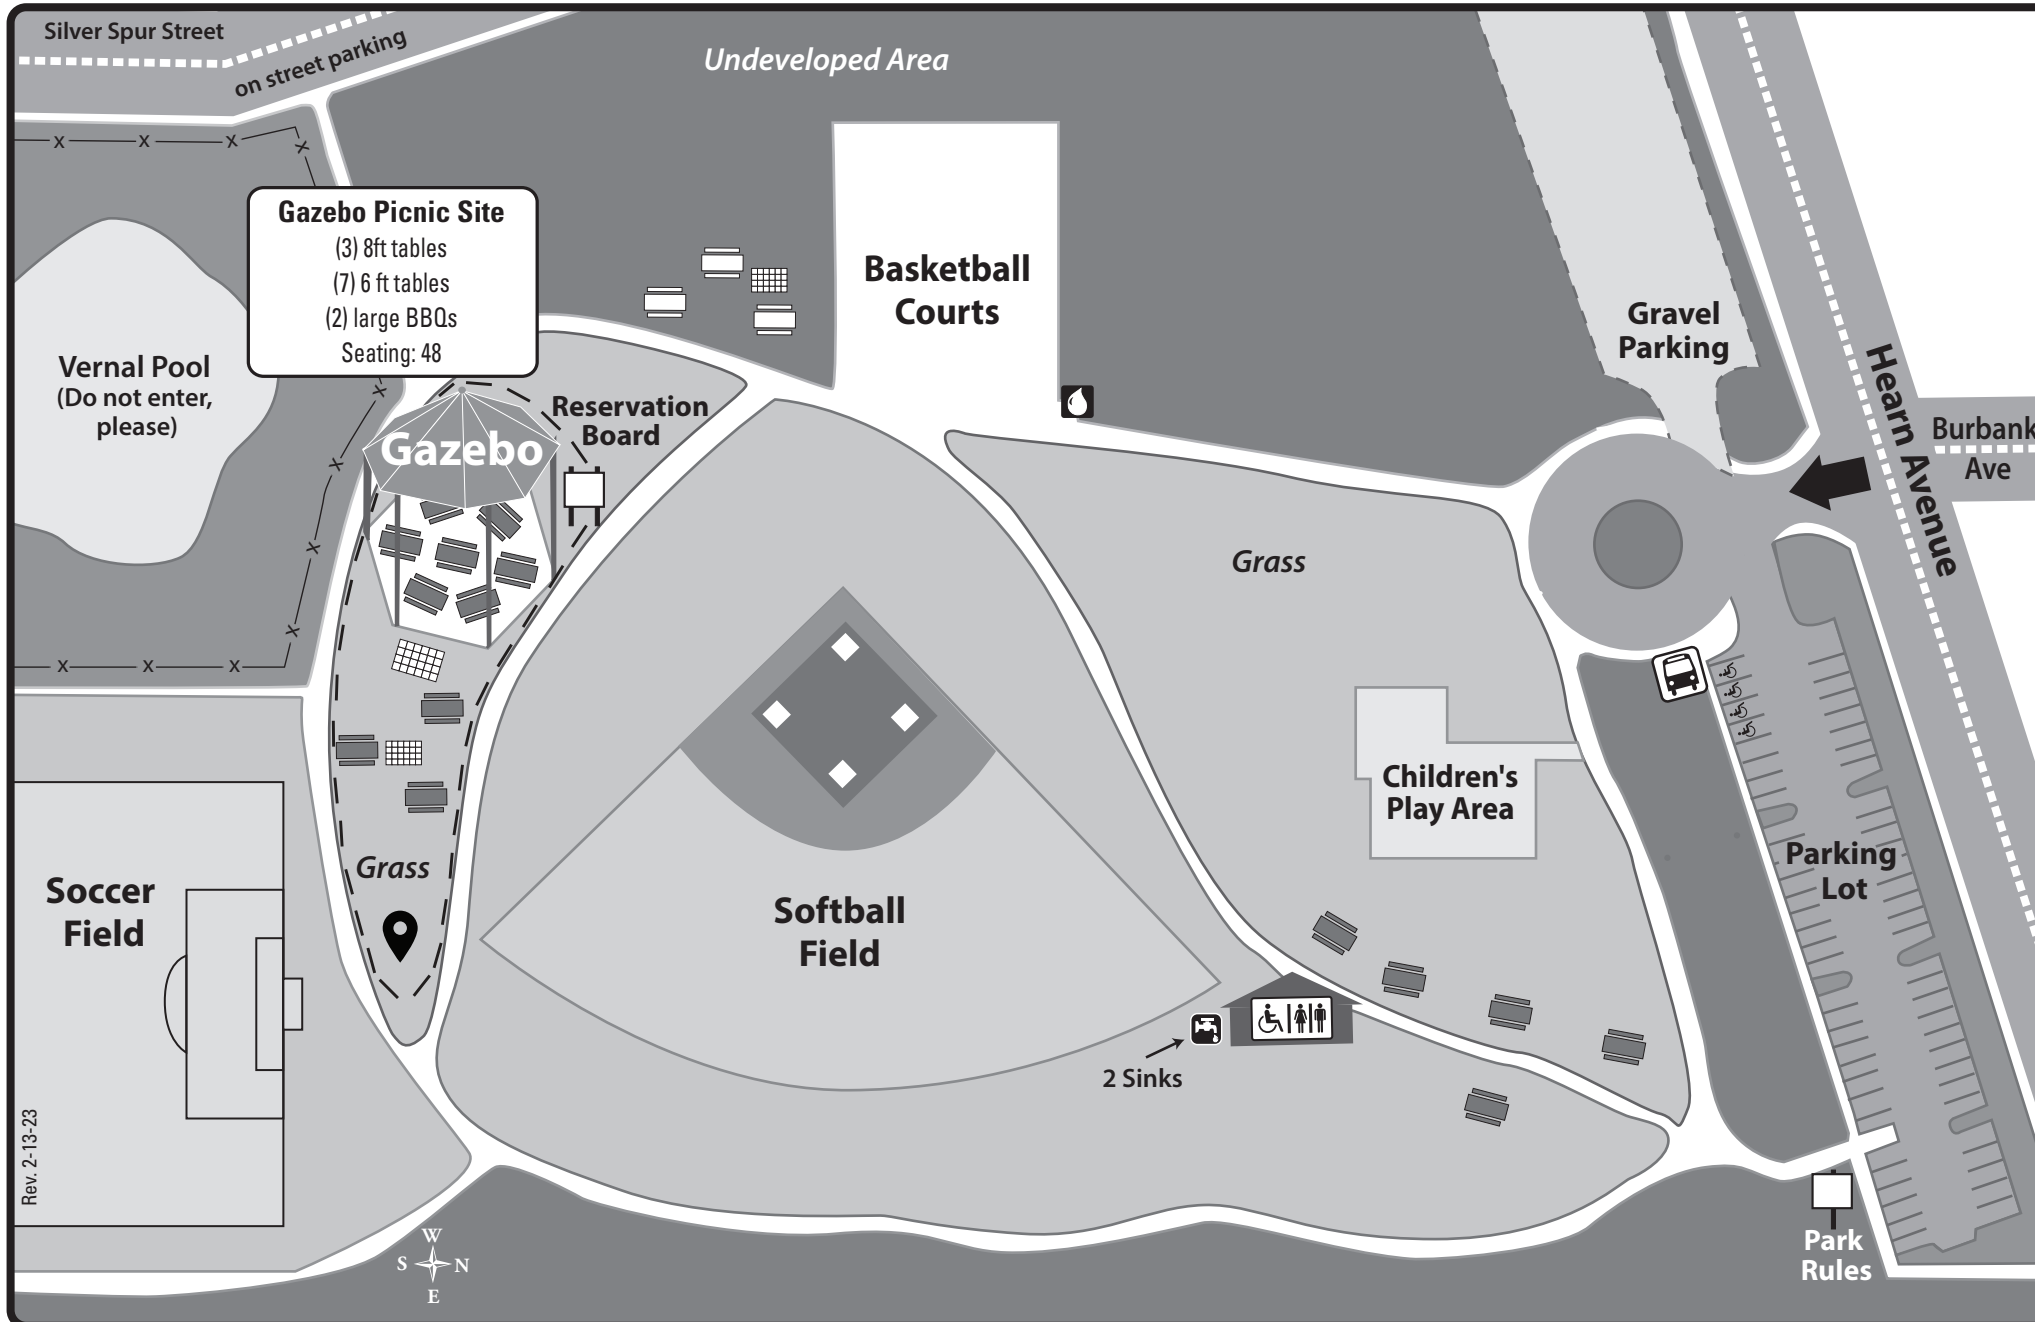

Southwest Community Park

1698 Hearn Avenue • Santa Rosa • California

Picnic Site

Gazebo Site Capacity: 50

LEGEND

- Barbecue Grills
- Handicap Parking
- Restrooms
- Picnic Tables
- Bus Stop
- Drinking Fountain
- Approved Jump House Location

Directions to Southwest Community Park

From Hwy 101 Heading North
Take **Yolanda Ave Exit** • Left on **Santa Rosa Ave**
One block to **Hearn Ave** overcrossing proceed approx 1 mile on **Hearn Ave** • Park will be on left

From Hwy 101 Heading South
Take **Hearn Ave Exit** • Left on **Hearn Ave**
• Proceed approx 1 mile on **Hearn Ave**
• Park will be on left

www.srcity.org/parks

Rev. 2-13-23