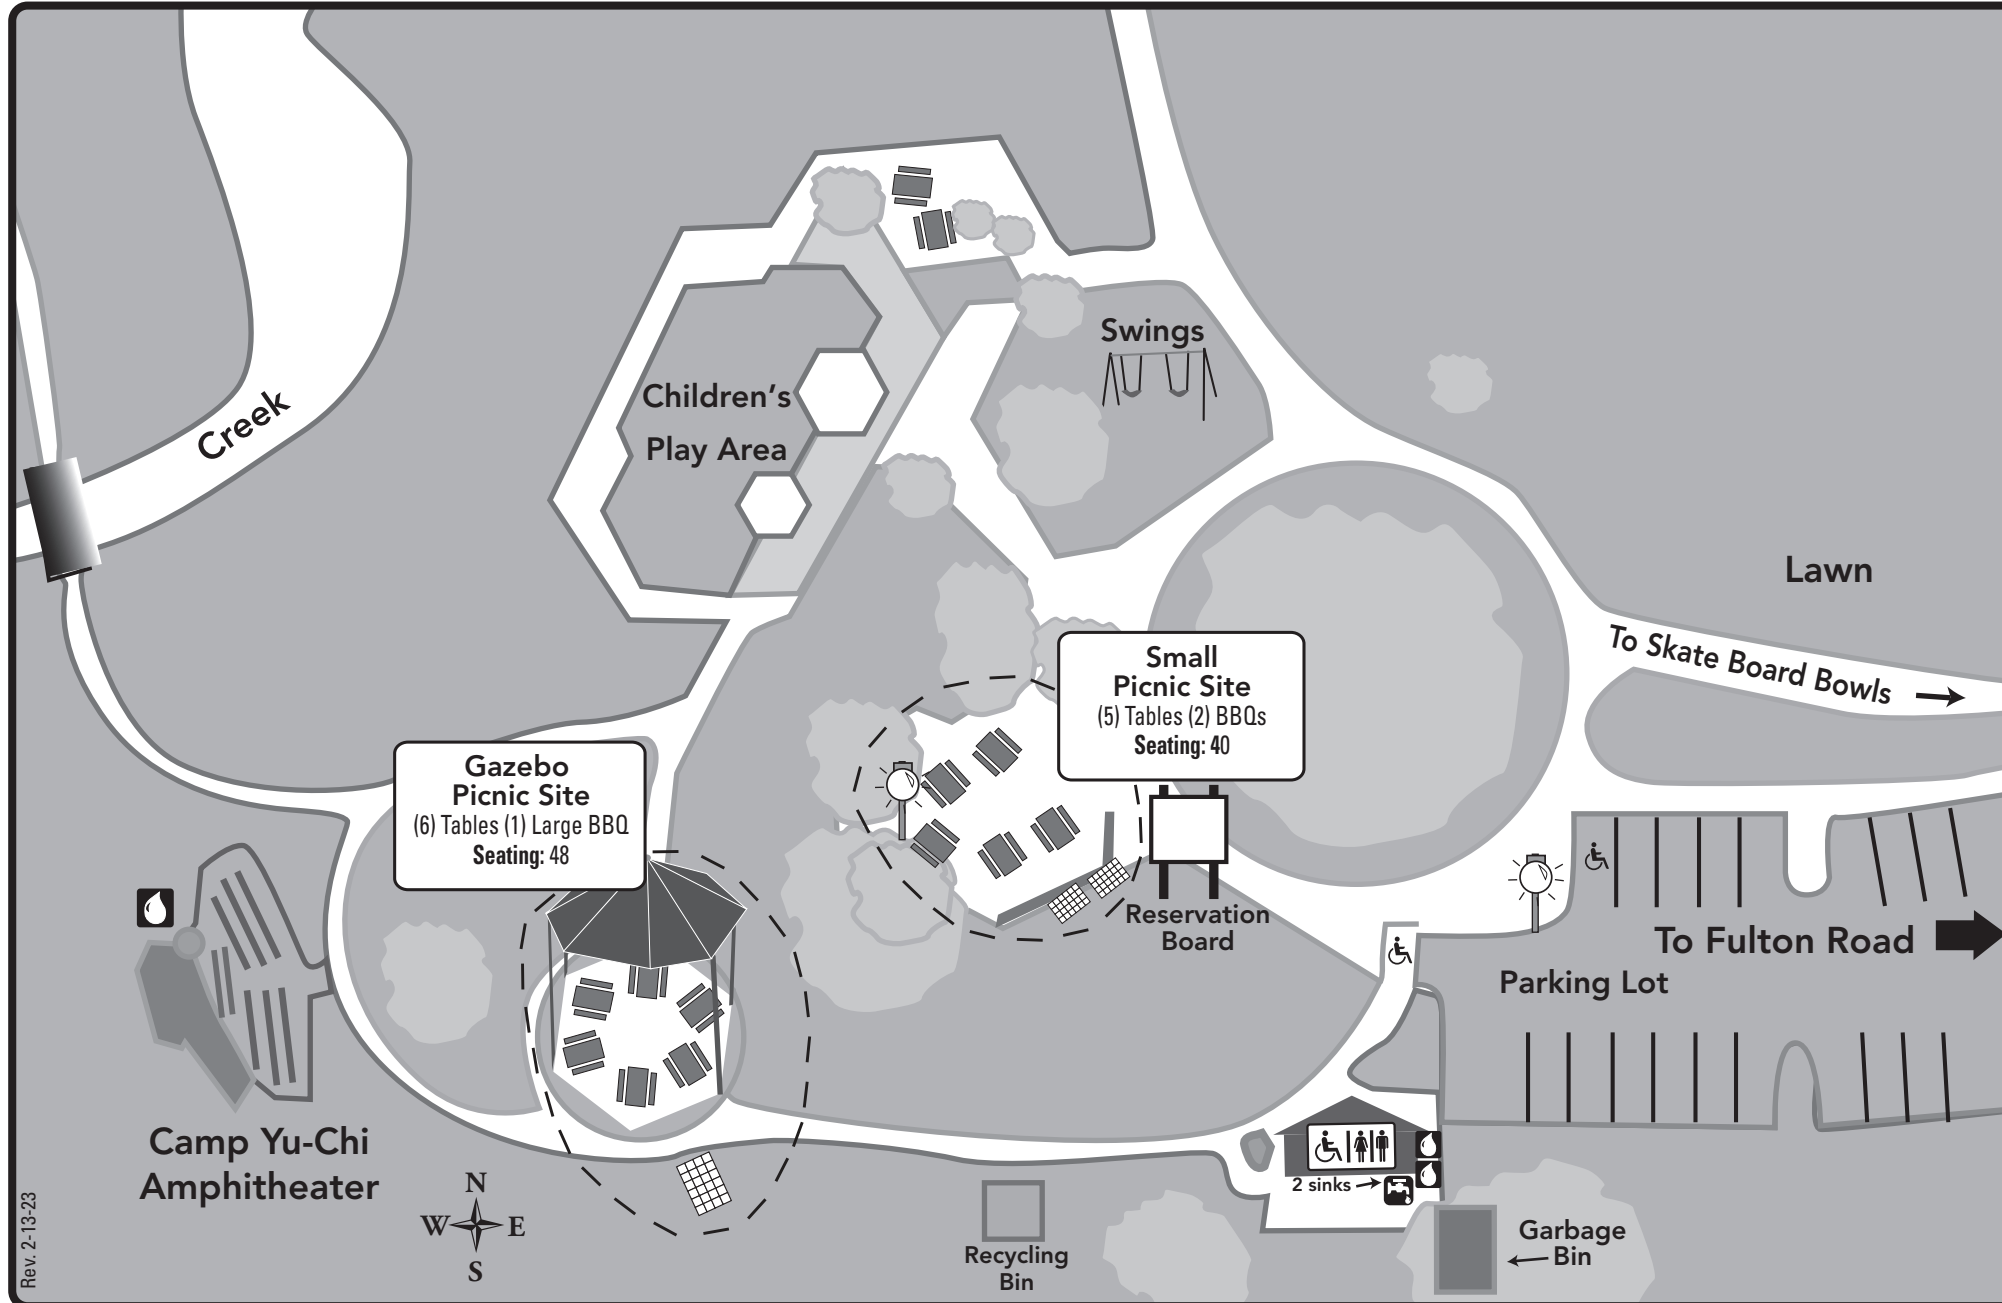

Youth Community Park

1725 Fulton Road • Santa Rosa • California

Picnic Sites

Gazebo Site Capacity: 48 • Small Site Capacity: 50

LEGEND

-  Barbecue Grills
-  Restrooms
-  Picnic Tables
-  Drinking Fountain

Directions to Youth Community Park

From Hwy 101 Southbound

- Take the **Steele Ln/Guerneville Rd** exit, turn right onto **Guerneville Rd**
- Proceed west approx 2.5 miles; turn right on **Fulton Rd**
- Proceed approx 1/2 mile; park is on left the left across from Piner HS

From Hwy 101 Northbound

- Take **Hwy 12** west towards Sebastopol, go approx 2.6 miles
- Turn right (north) onto **Fulton Rd**
- Proceed 2 miles; park is on the left across from Piner HS

www.srcity.org/parks